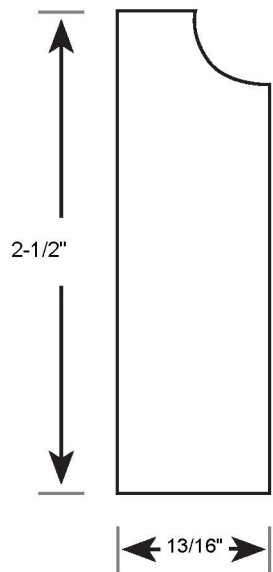

# Profile Number: 1162

www.cdmwoodworking.com  
Phone: 847.395.6334  
office@cdmwoodworking.com

Crown Detail, Cove Detail