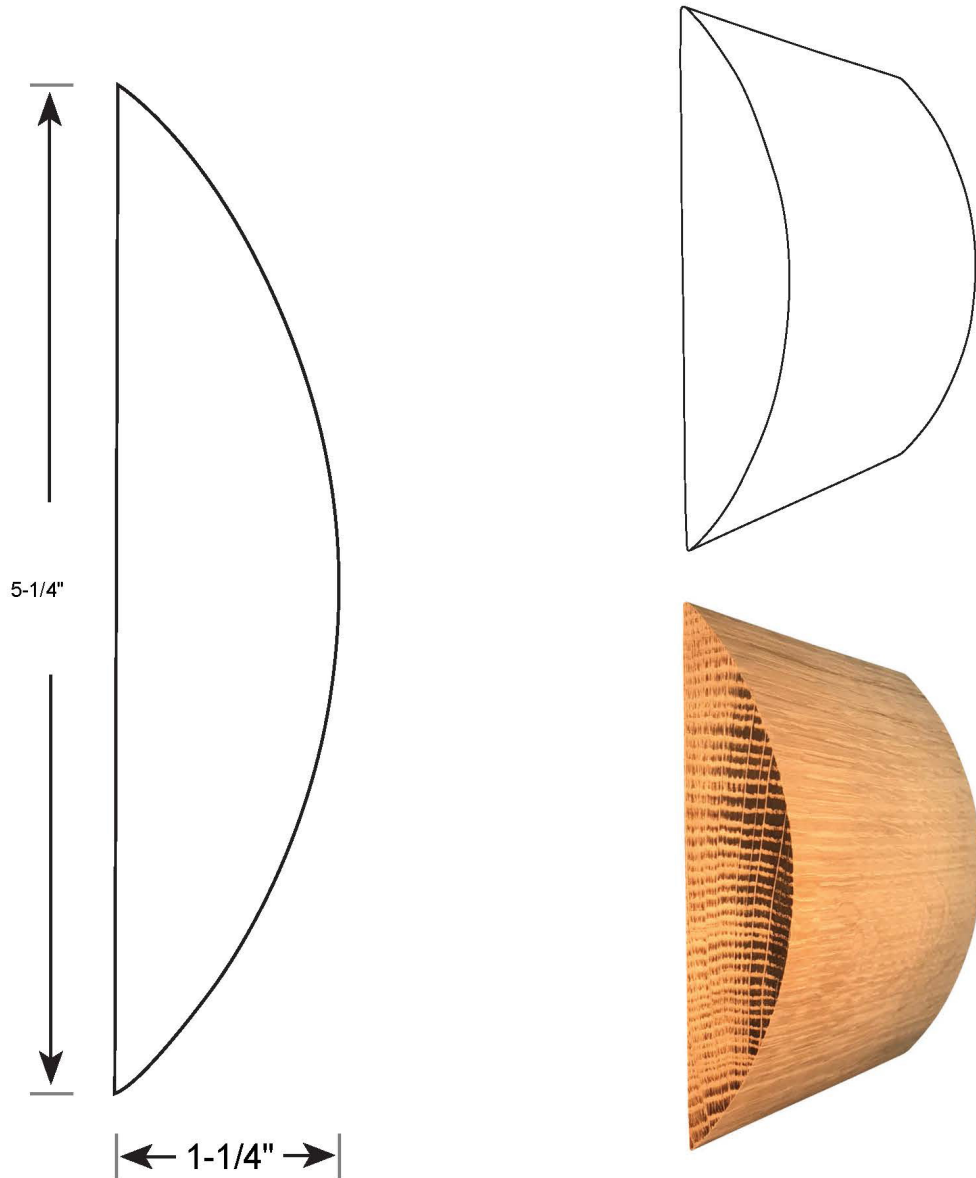

Profile Number: 1166

www.cdmwoodworking.com
Phone: 847.395.6334
office@cdmwoodworking.com

Chair Rail, Round Over