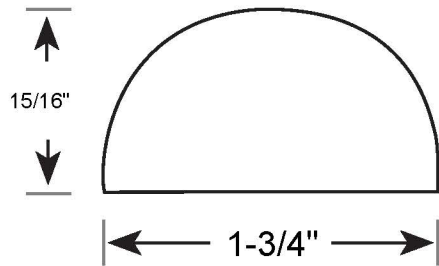

# Profile Number: 1167

www.cdmwoodworking.com  
Phone: 847.395.6334  
office@cdmwoodworking.com

Round Over