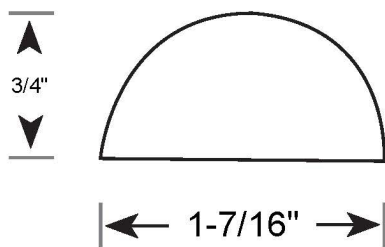

# Profile Number: 1168

www.cdmwoodworking.com  
Phone: 847.395.6334  
office@cdmwoodworking.com

Round Over