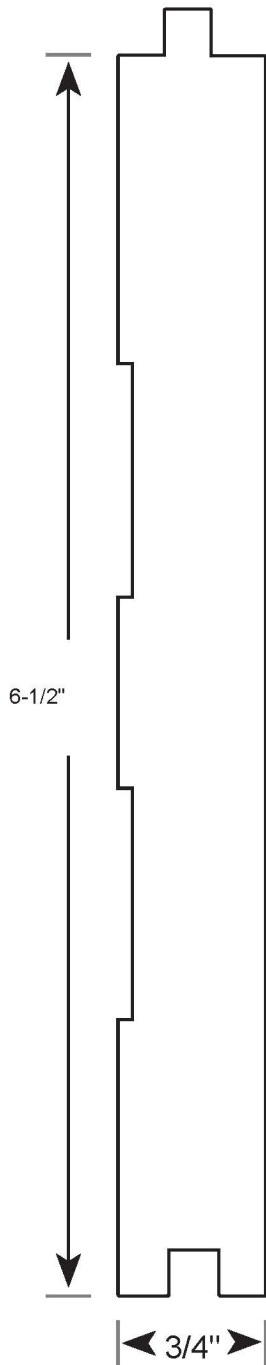

Profile Number: 1179

www.cdmwoodworking.com
Phone: 847.395.6334
office@cdmwoodworking.com

Tounge & Groove, Variable size, Call for Details