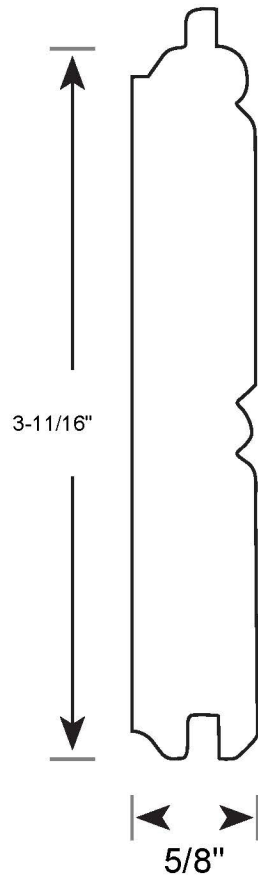

Profile Number: 1181

www.cdmwoodworking.com
Phone: 847.395.6334
office@cdmwoodworking.com

Beadboard