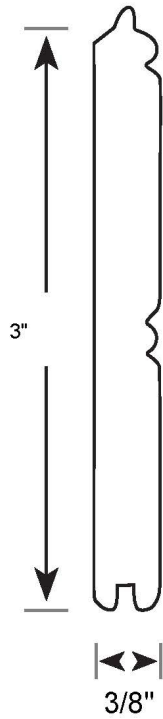

# Profile Number: 1182

---

www.cdmwoodworking.com  
Phone: 847.395.6334  
office@cdmwoodworking.com

Beadboard