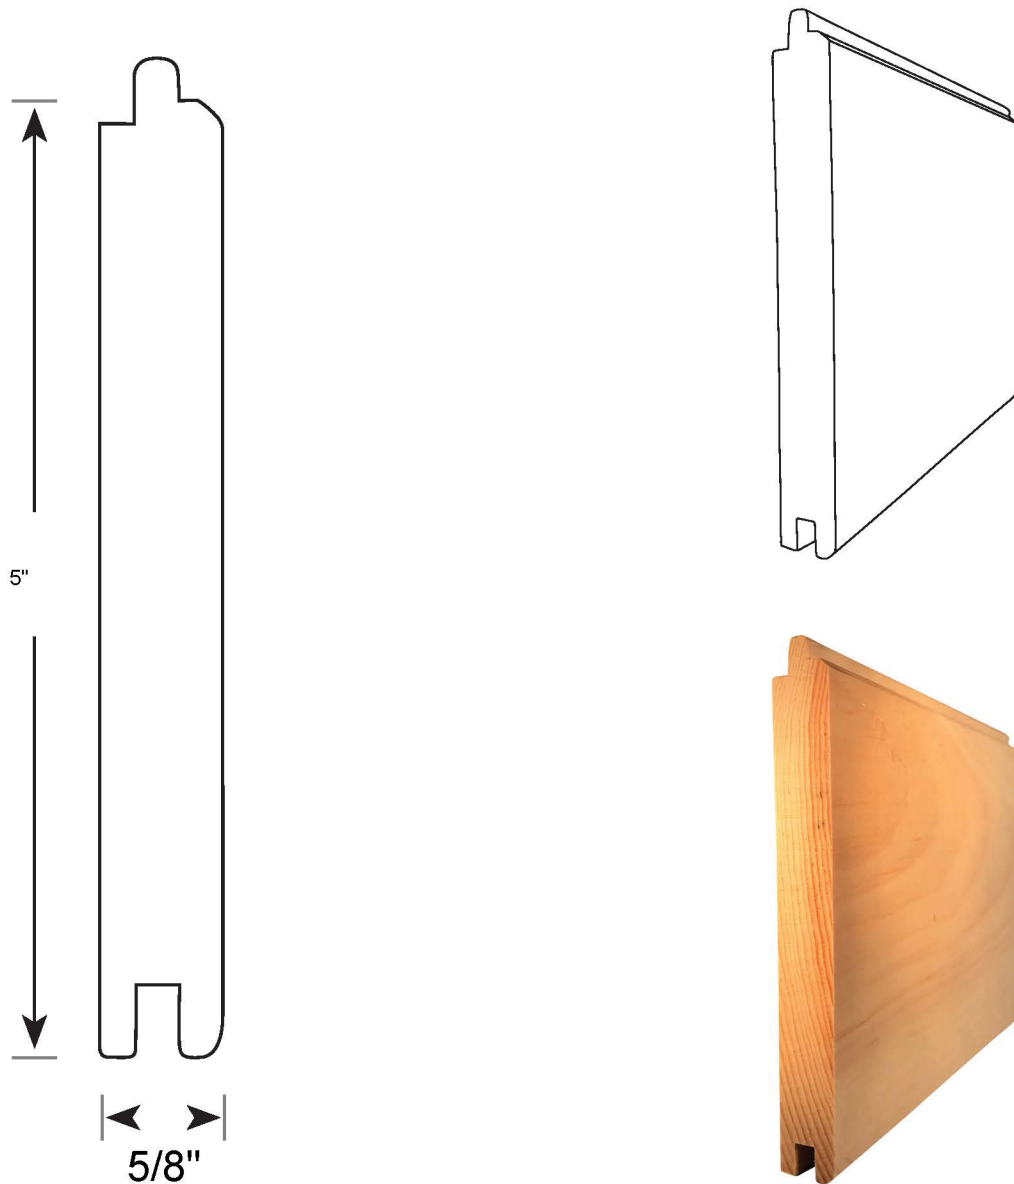

Profile Number: 1183

www.cdmwoodworking.com
Phone: 847.395.6334
office@cdmwoodworking.com

V-Groove, Variable Size, Call for Details