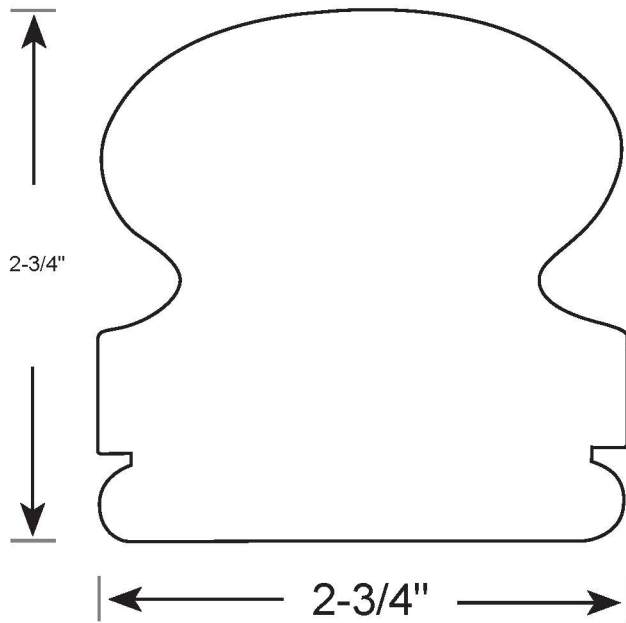

Profile Number: 1195

www.cdmwoodworking.com
Phone: 847.395.6334
office@cdmwoodworking.com

Handrail