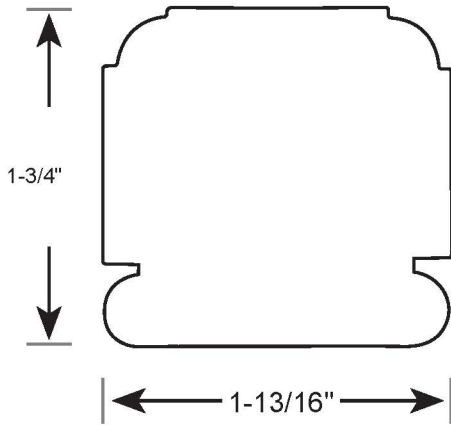

Profile Number: 1196

www.cdmwoodworking.com
Phone: 847.395.6334
office@cdmwoodworking.com

Handrail, Variable Size, Call for Details