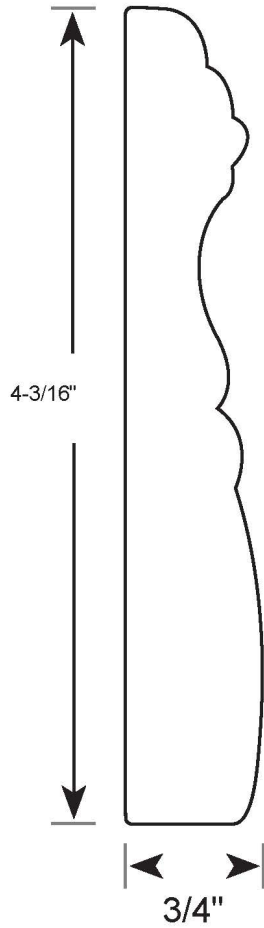

Profile Number: 2001

www.cdmwoodworking.com
Phone: 847.395.6334
office@cdmwoodworking.com

Flat Crown