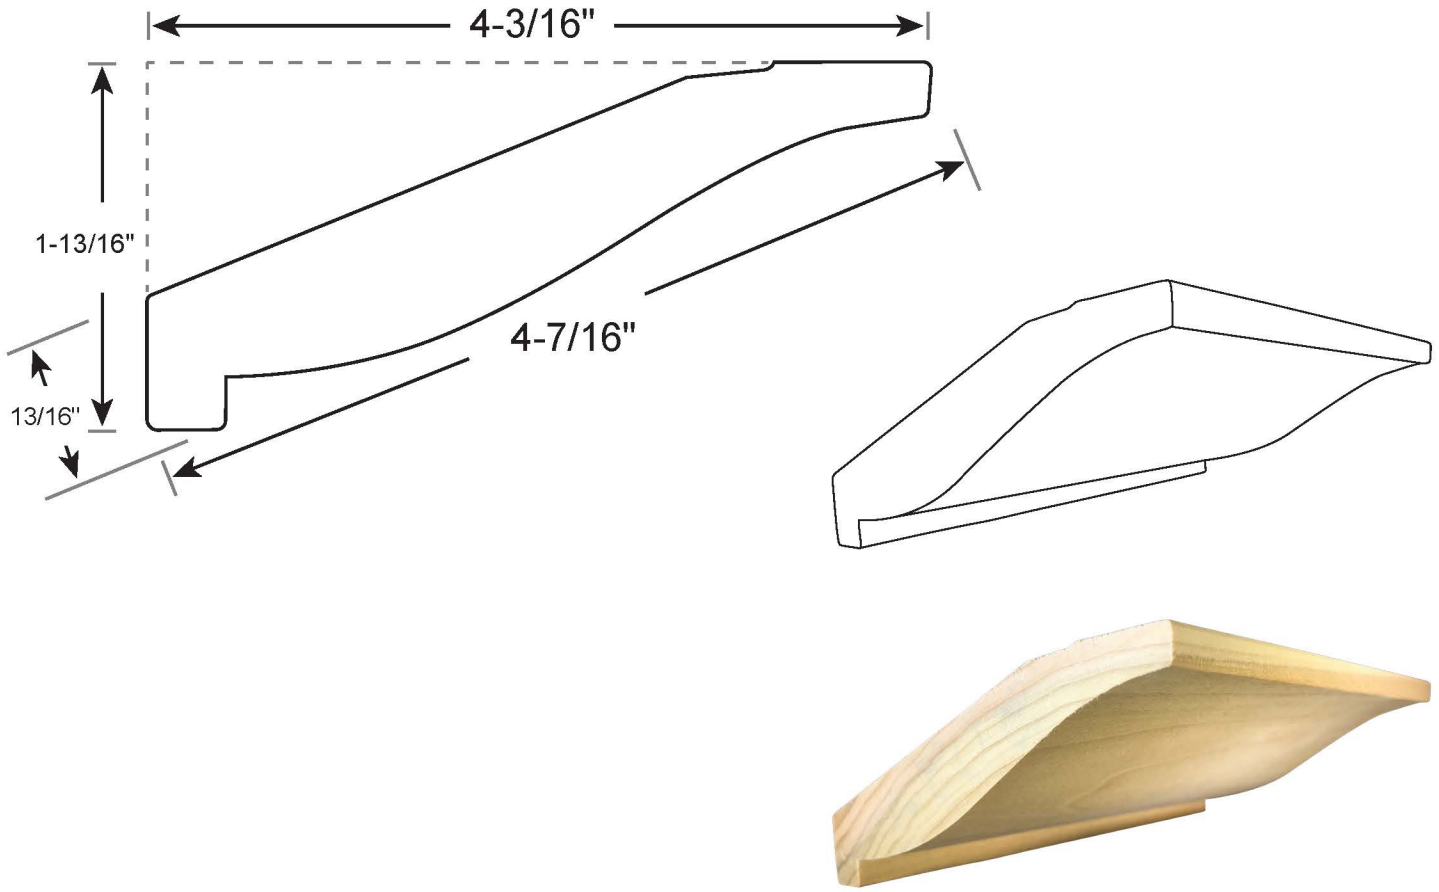

Profile Number: 2024

www.cdmwoodworking.com
Phone: 847.395.6334
office@cdmwoodworking.com

Crown