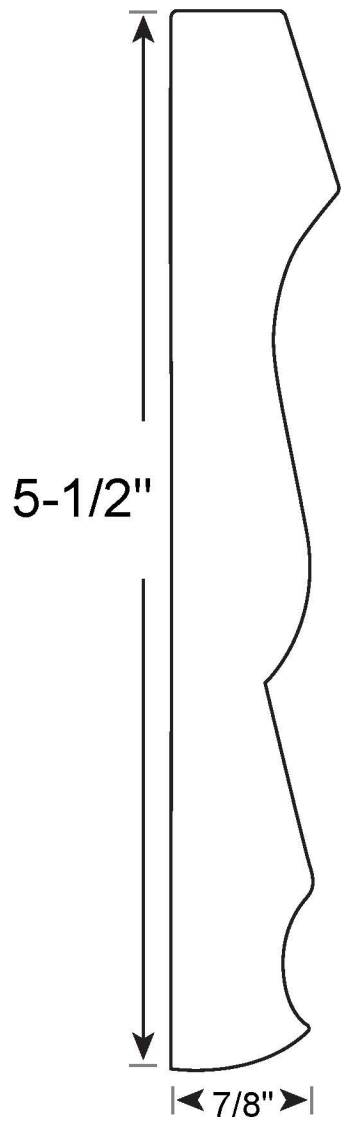

Profile Number: 2025

www.cdmwoodworking.com
Phone: 847.395.6334
office@cdmwoodworking.com

Flat Crown