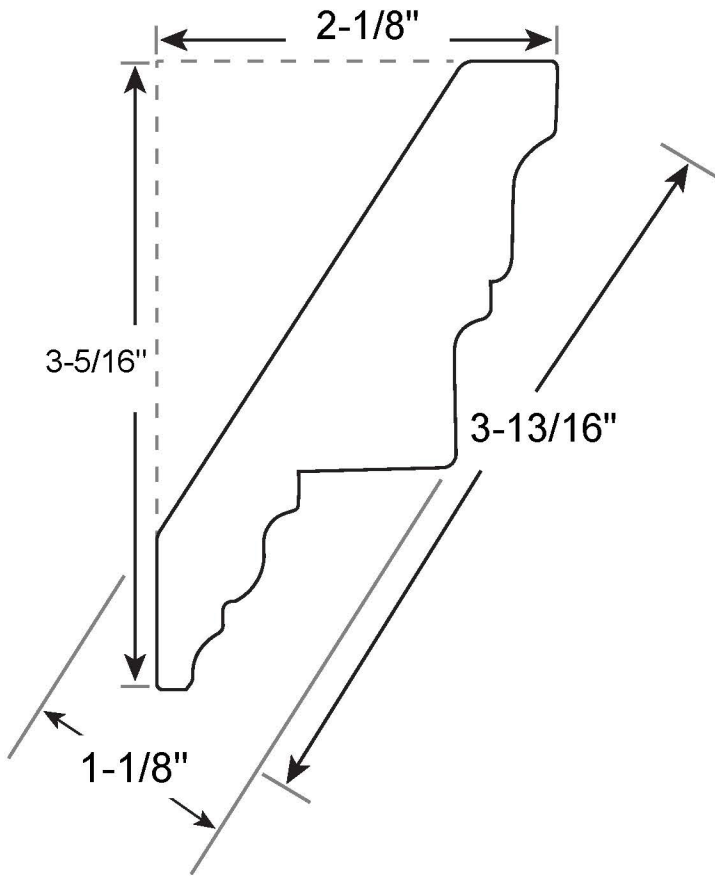

Profile Number: 2031

www.cdmwoodworking.com
Phone: 847.395.6334
office@cdmwoodworking.com

Crown