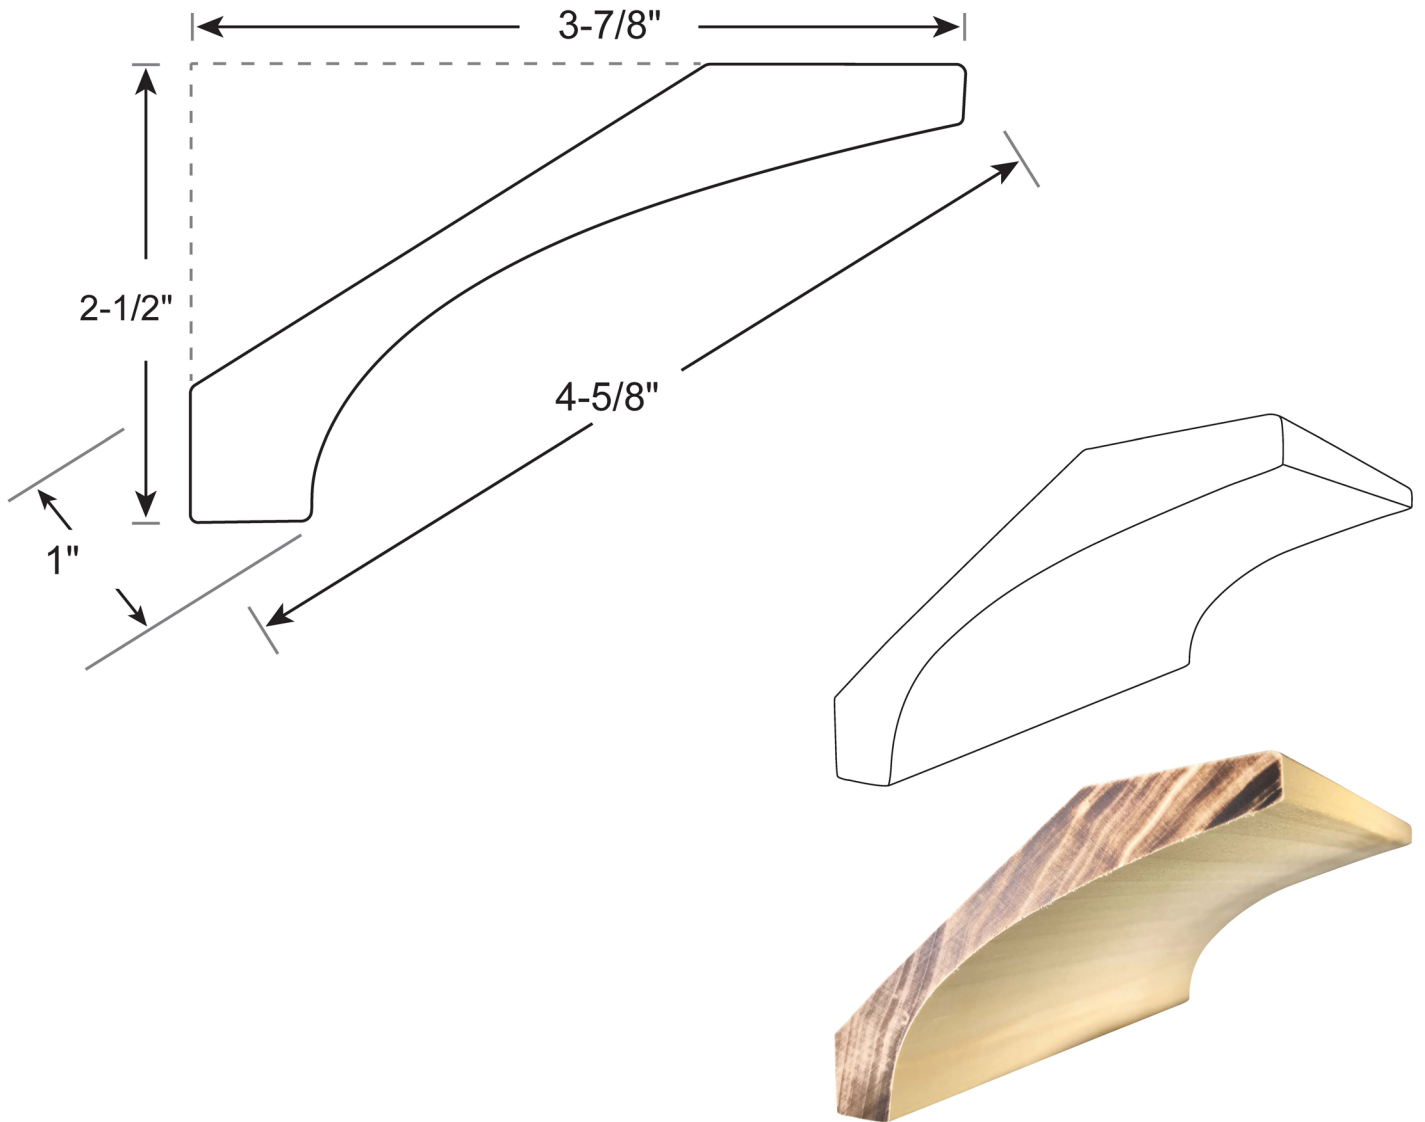

Profile Number: 2033

www.cdmwoodworking.com
Phone: 847.395.6334
office@cdmwoodworking.com

Crown