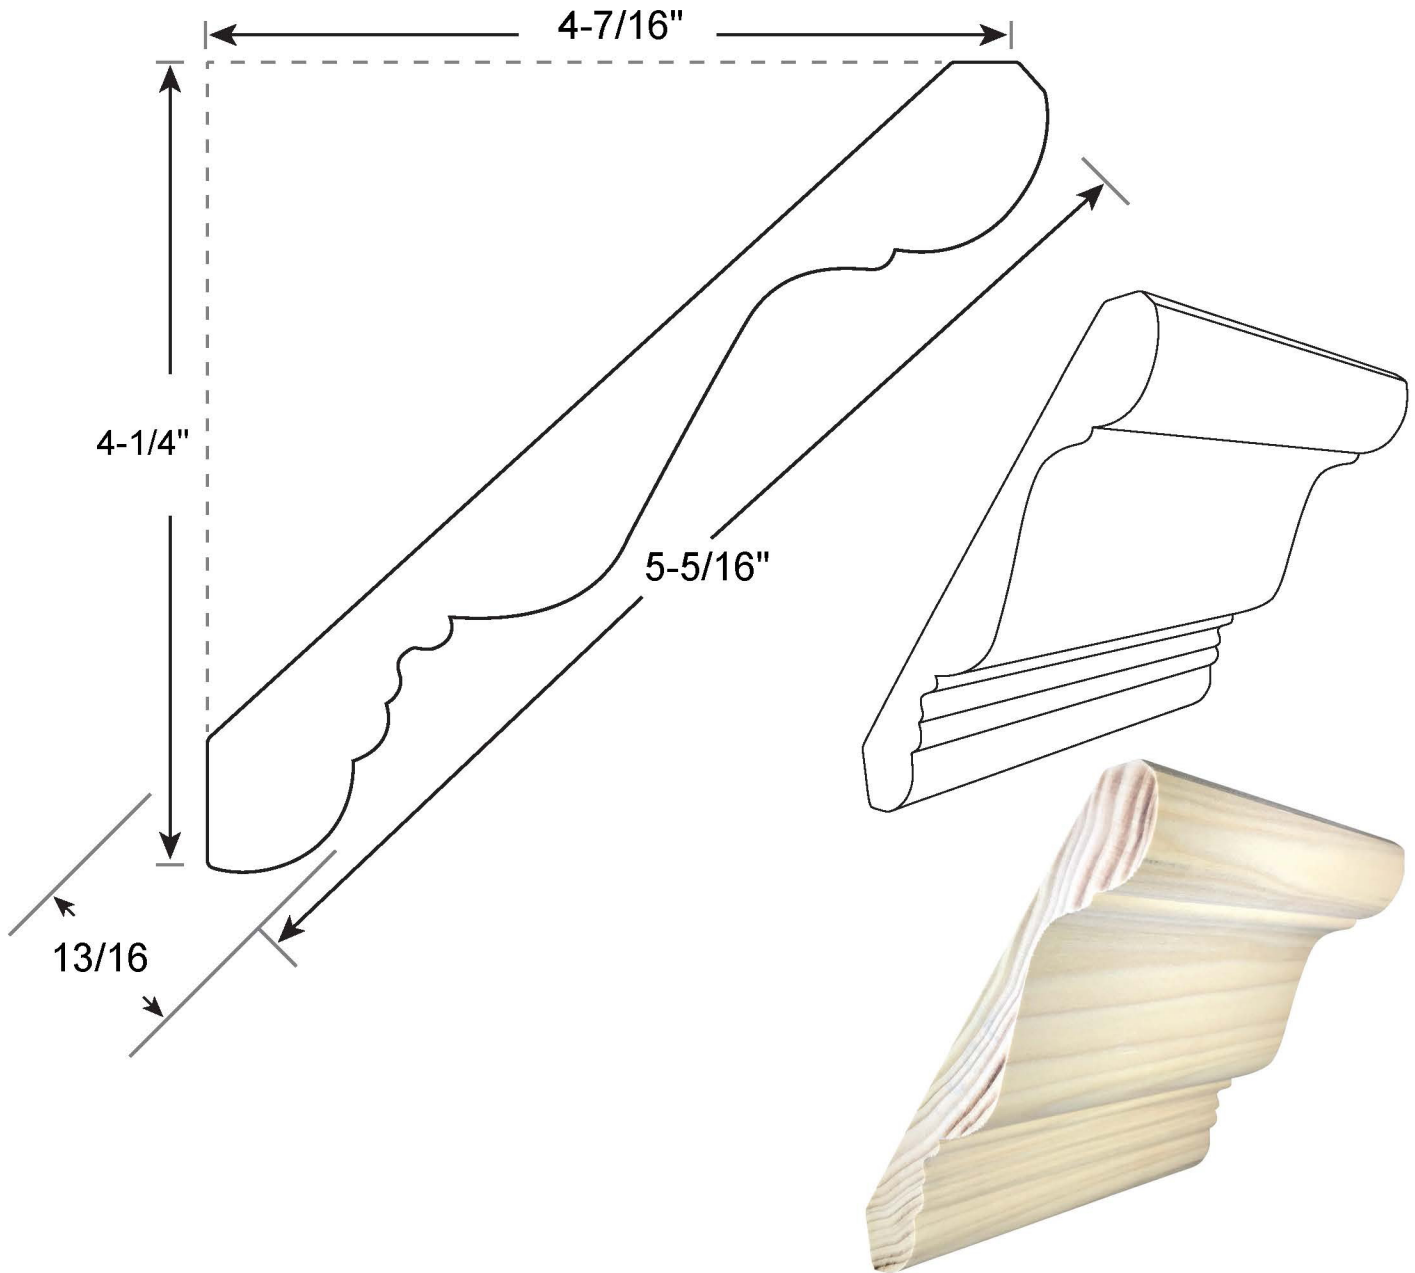

# Profile Number: 2034

www.cdmwoodworking.com  
Phone: 847.395.6334  
office@cdmwoodworking.com

Crown