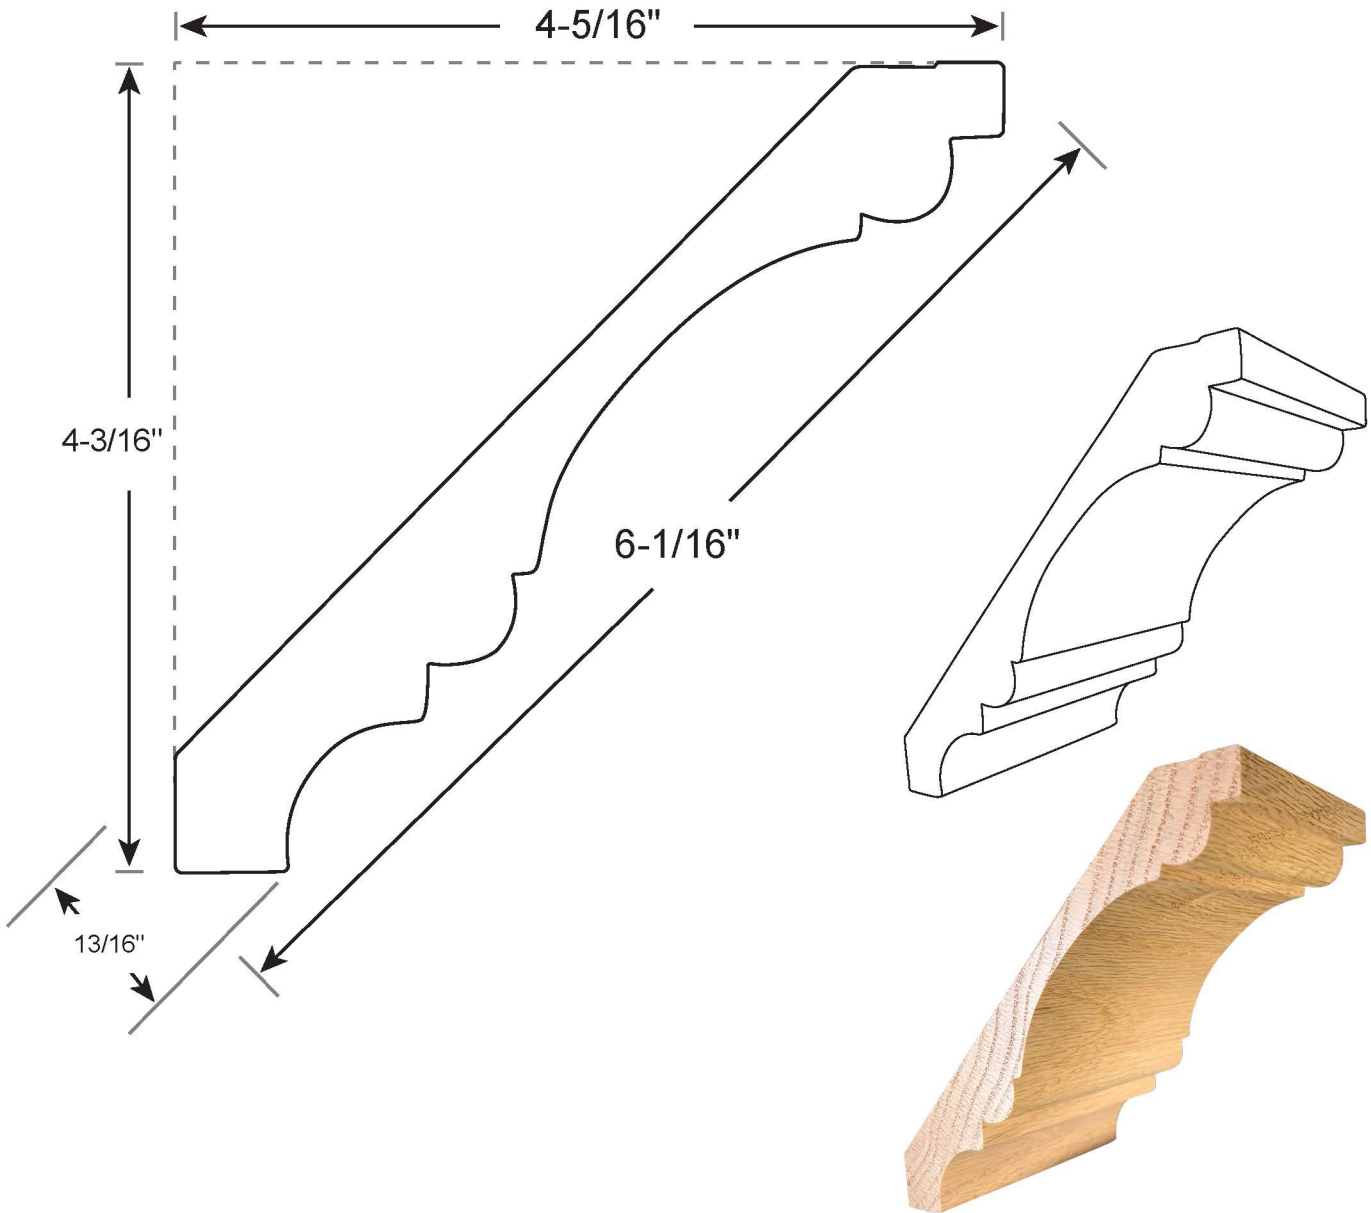

Profile Number: 2050

www.cdmwoodworking.com
Phone: 847.395.6334
office@cdmwoodworking.com

Crown