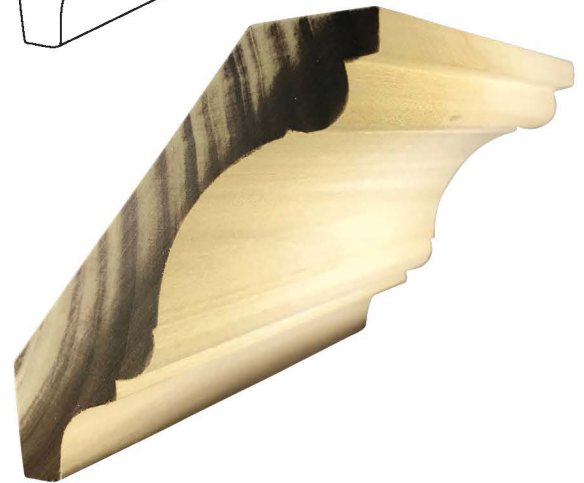

Profile Number: 2052

www.cdmwoodworking.com
Phone: 847.395.6334
office@cdmwoodworking.com

Crown