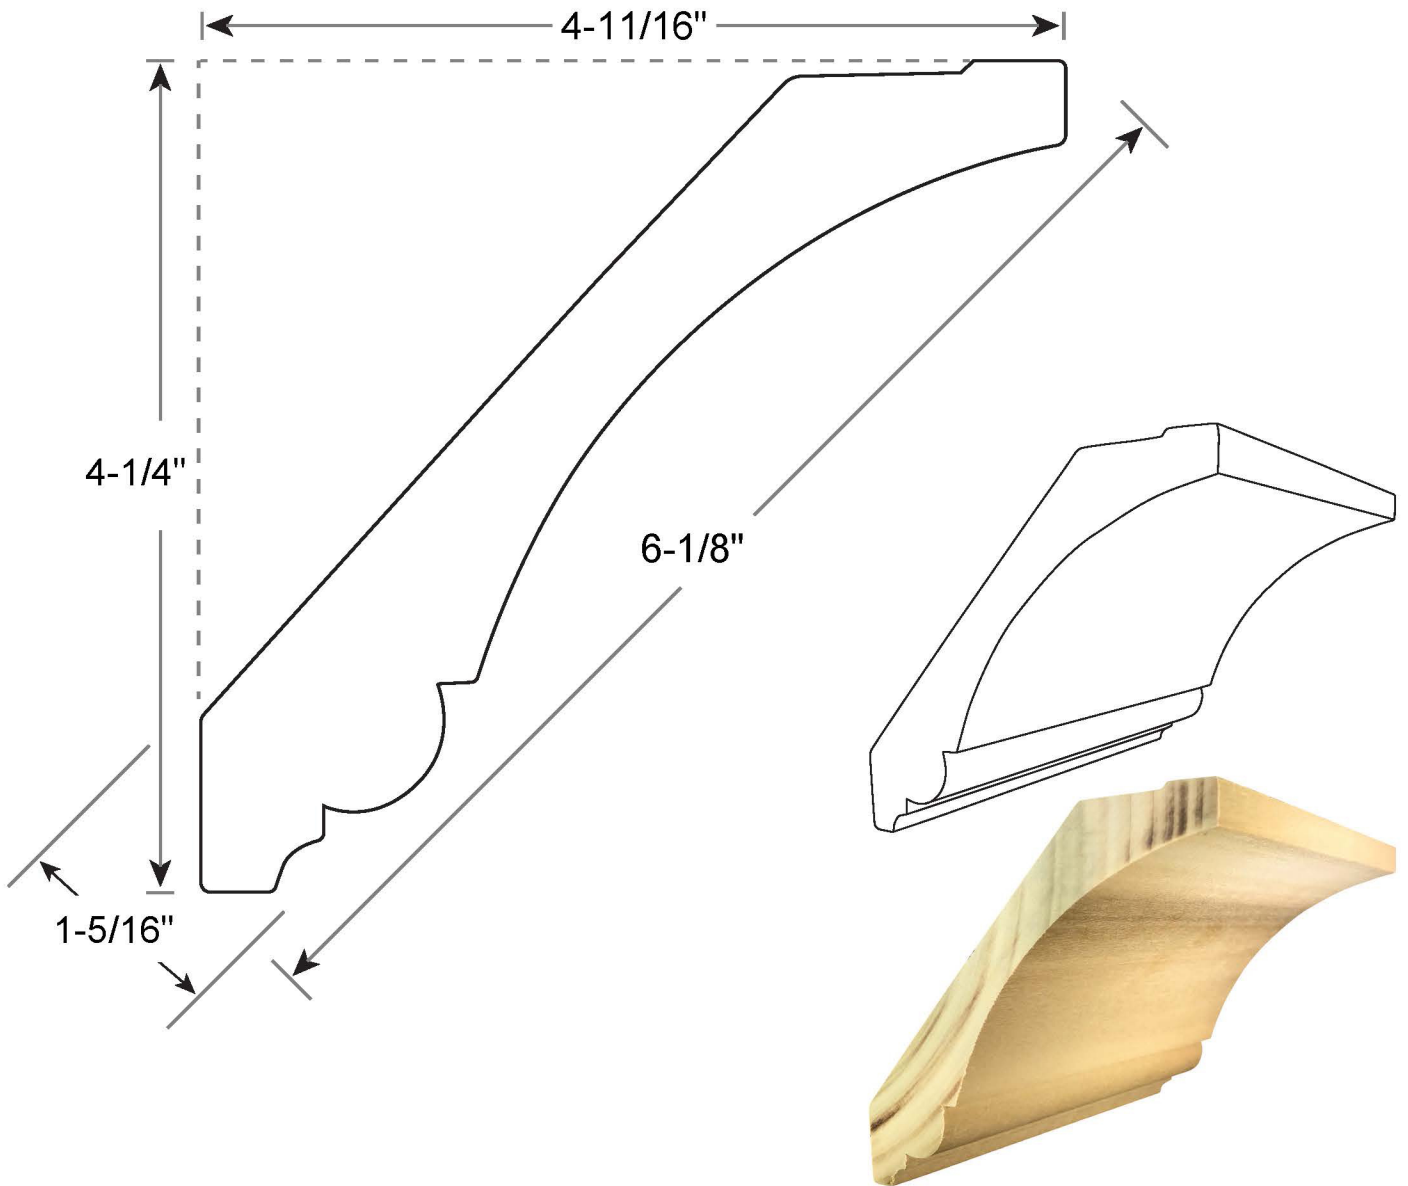

Profile Number: 2058

www.cdmwoodworking.com
Phone: 847.395.6334
office@cdmwoodworking.com

Crown