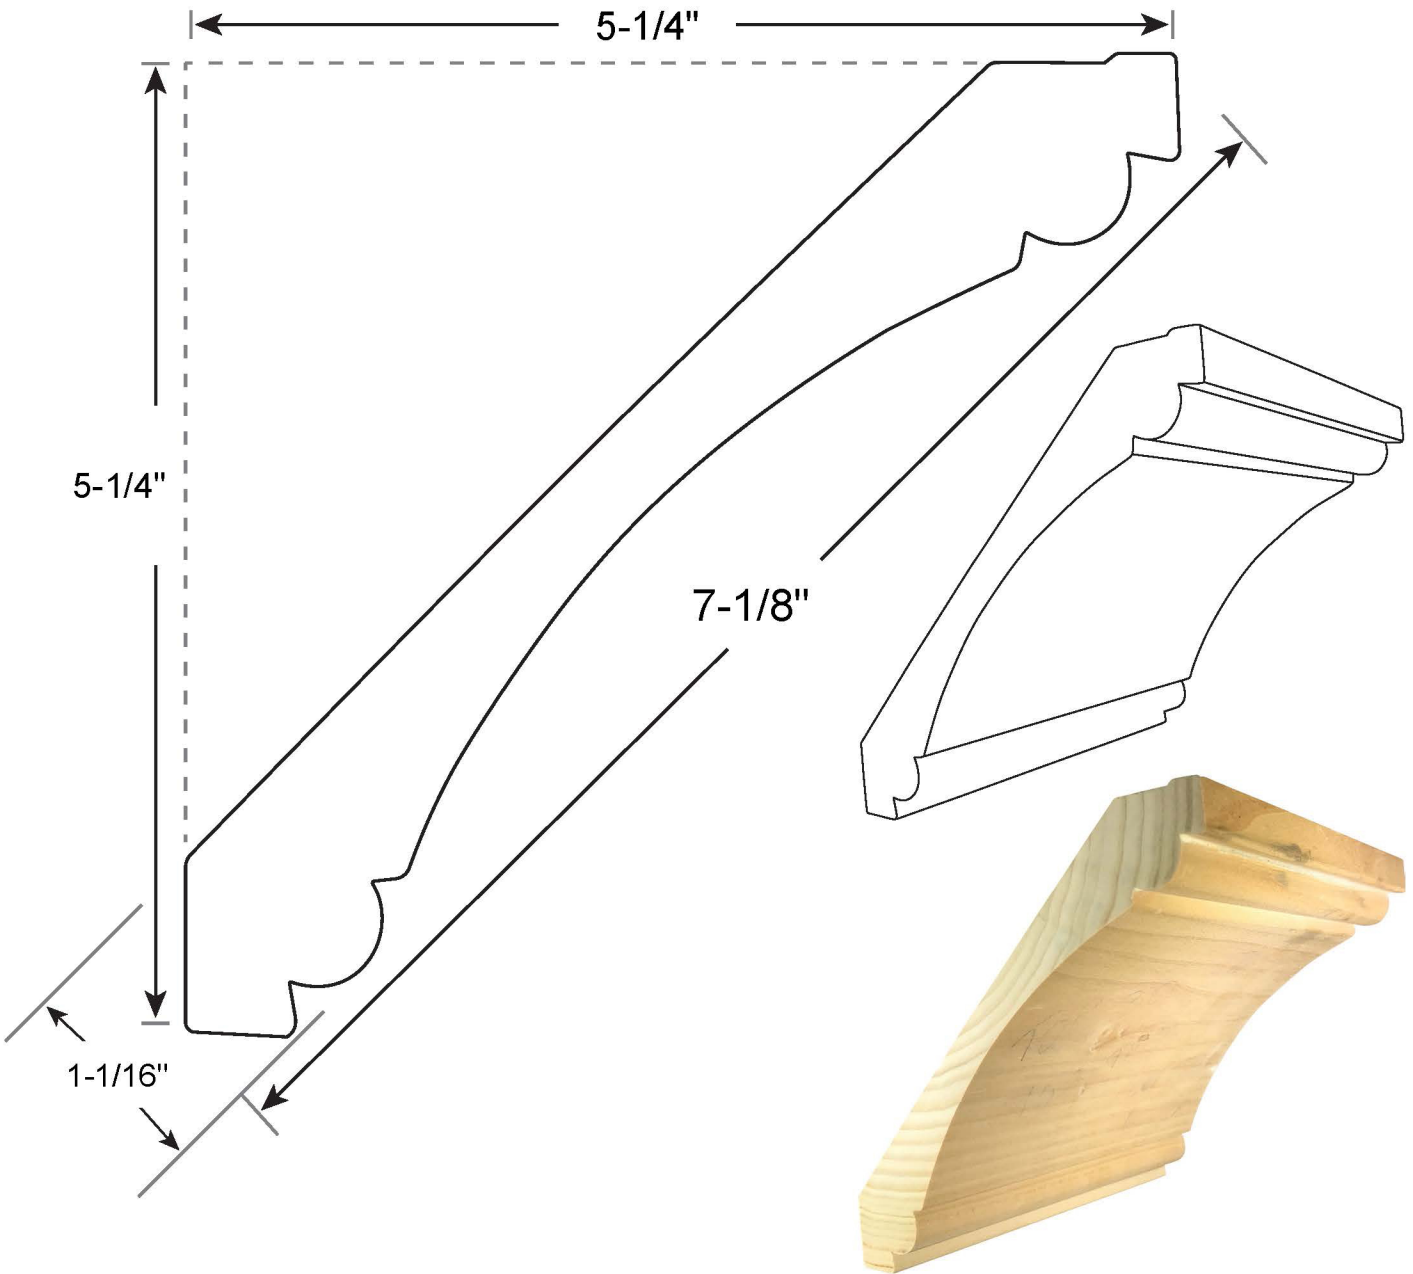

# Profile Number: 2059

www.cdmwoodworking.com  
Phone: 847.395.6334  
office@cdmwoodworking.com

Crown