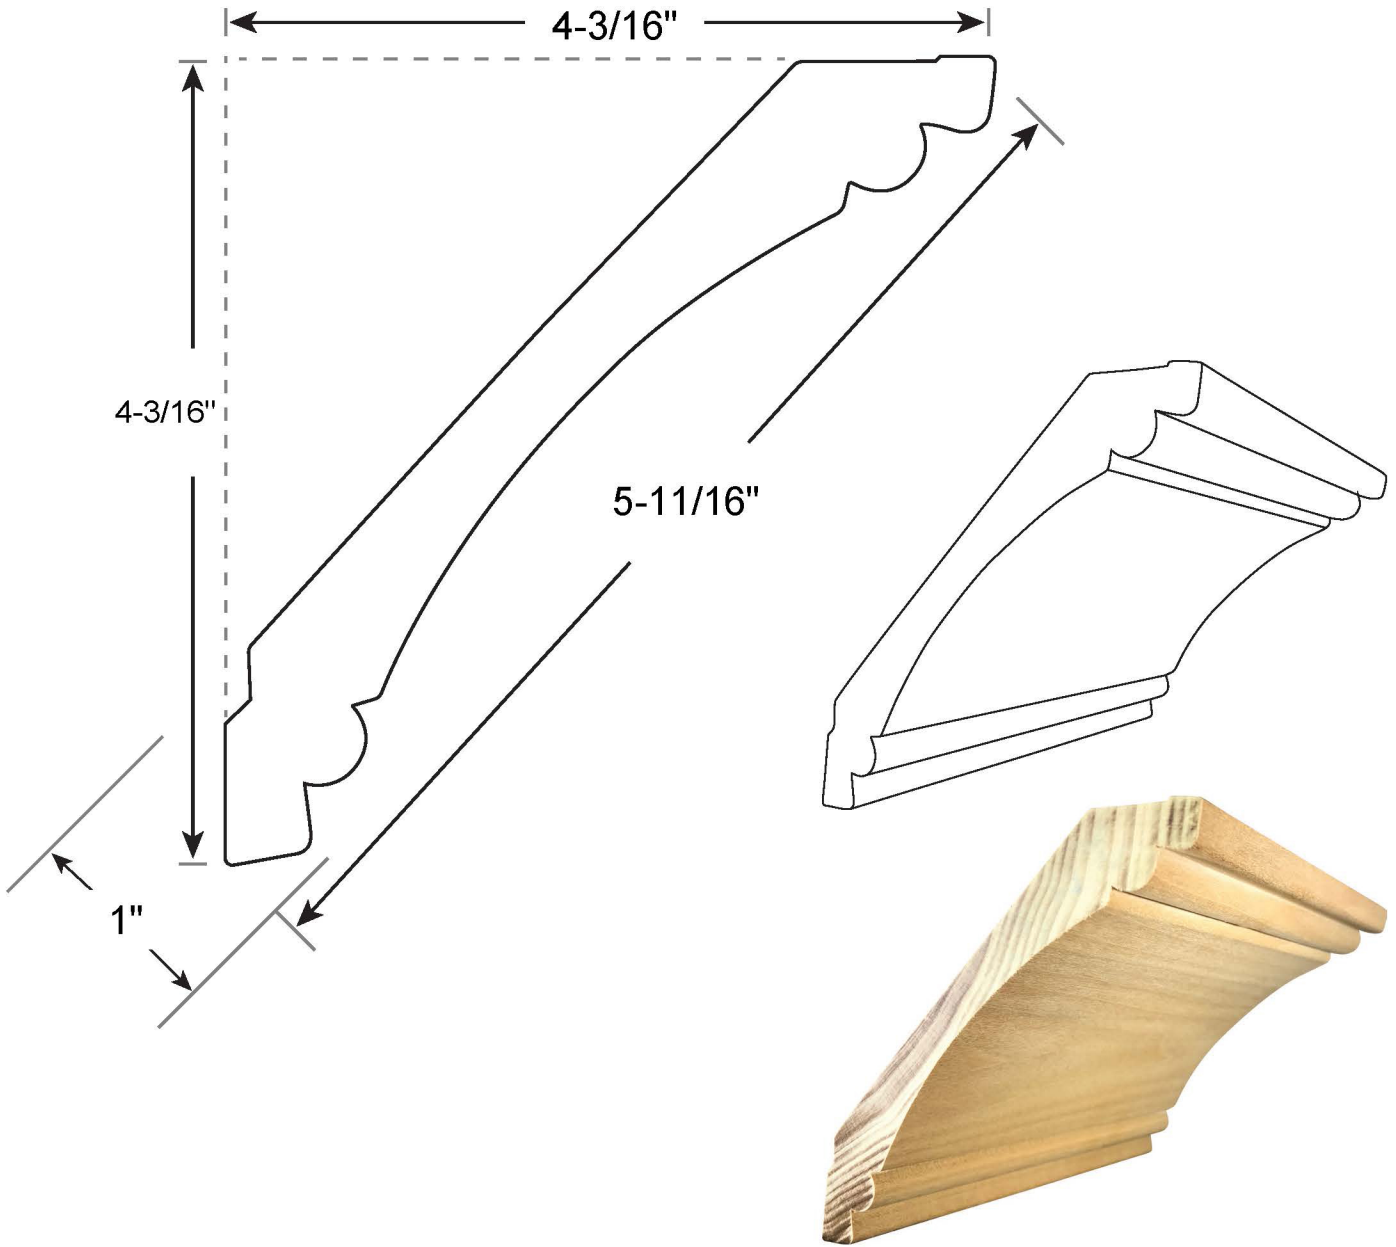

Profile Number: 2060

www.cdmwoodworking.com
Phone: 847.395.6334
office@cdmwoodworking.com

Crown