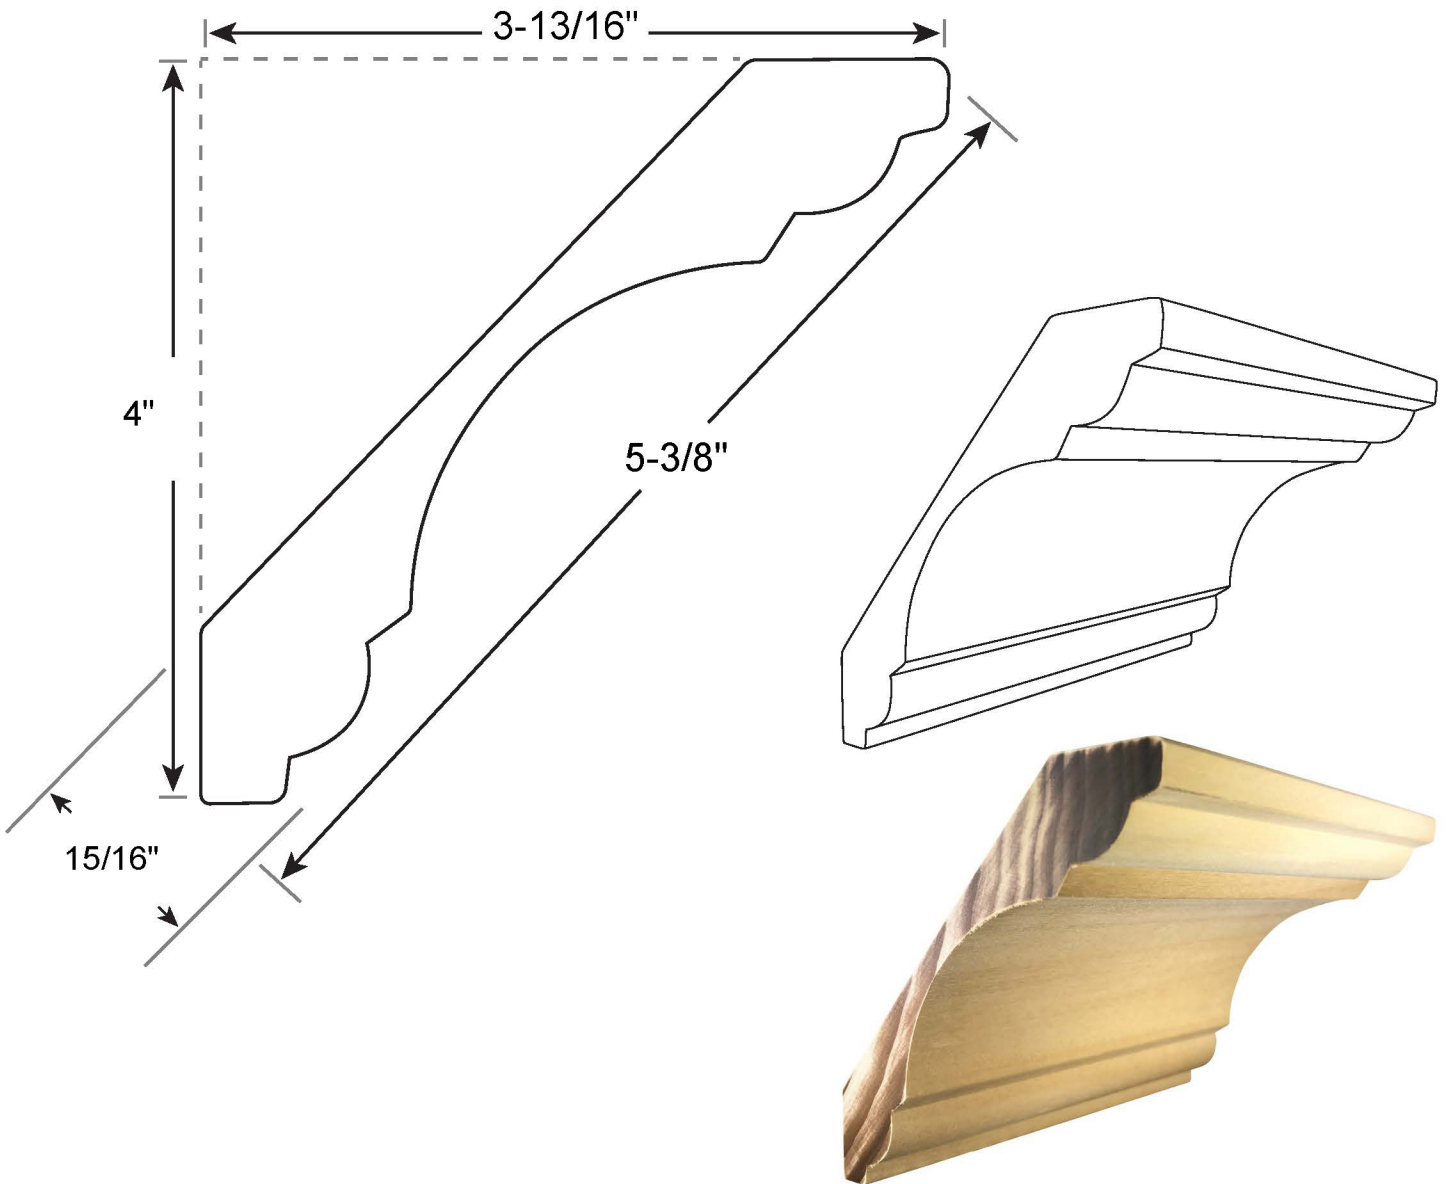

Profile Number: 2061

www.cdmwoodworking.com
Phone: 847.395.6334
office@cdmwoodworking.com

Crown