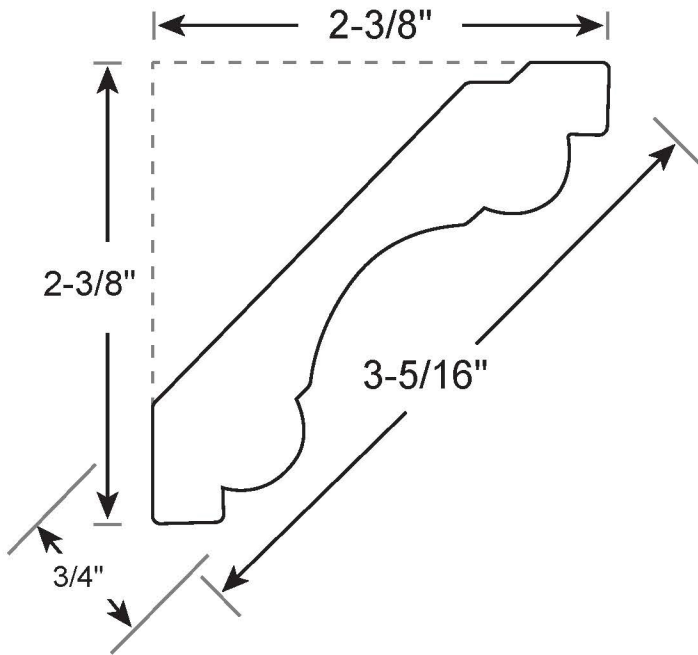

Profile Number: 2063

www.cdmwoodworking.com
Phone: 847.395.6334
office@cdmwoodworking.com

Crown