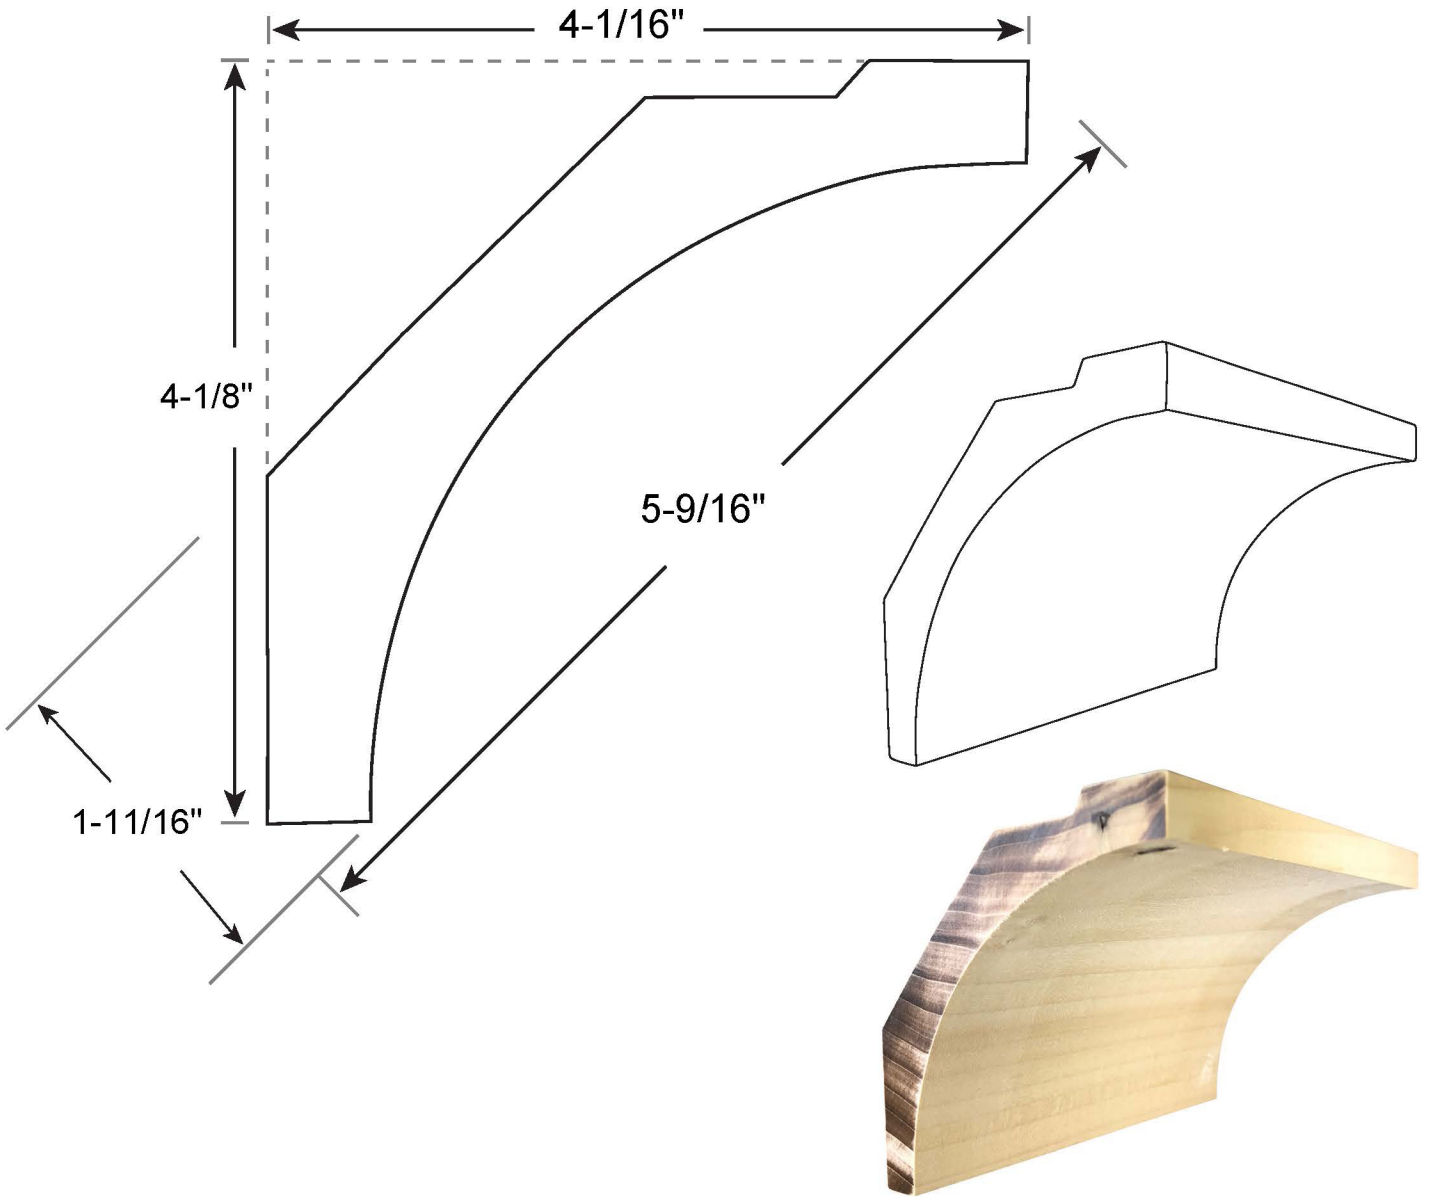

Profile Number: 2068

www.cdmwoodworking.com
Phone: 847.395.6334
office@cdmwoodworking.com

Crown