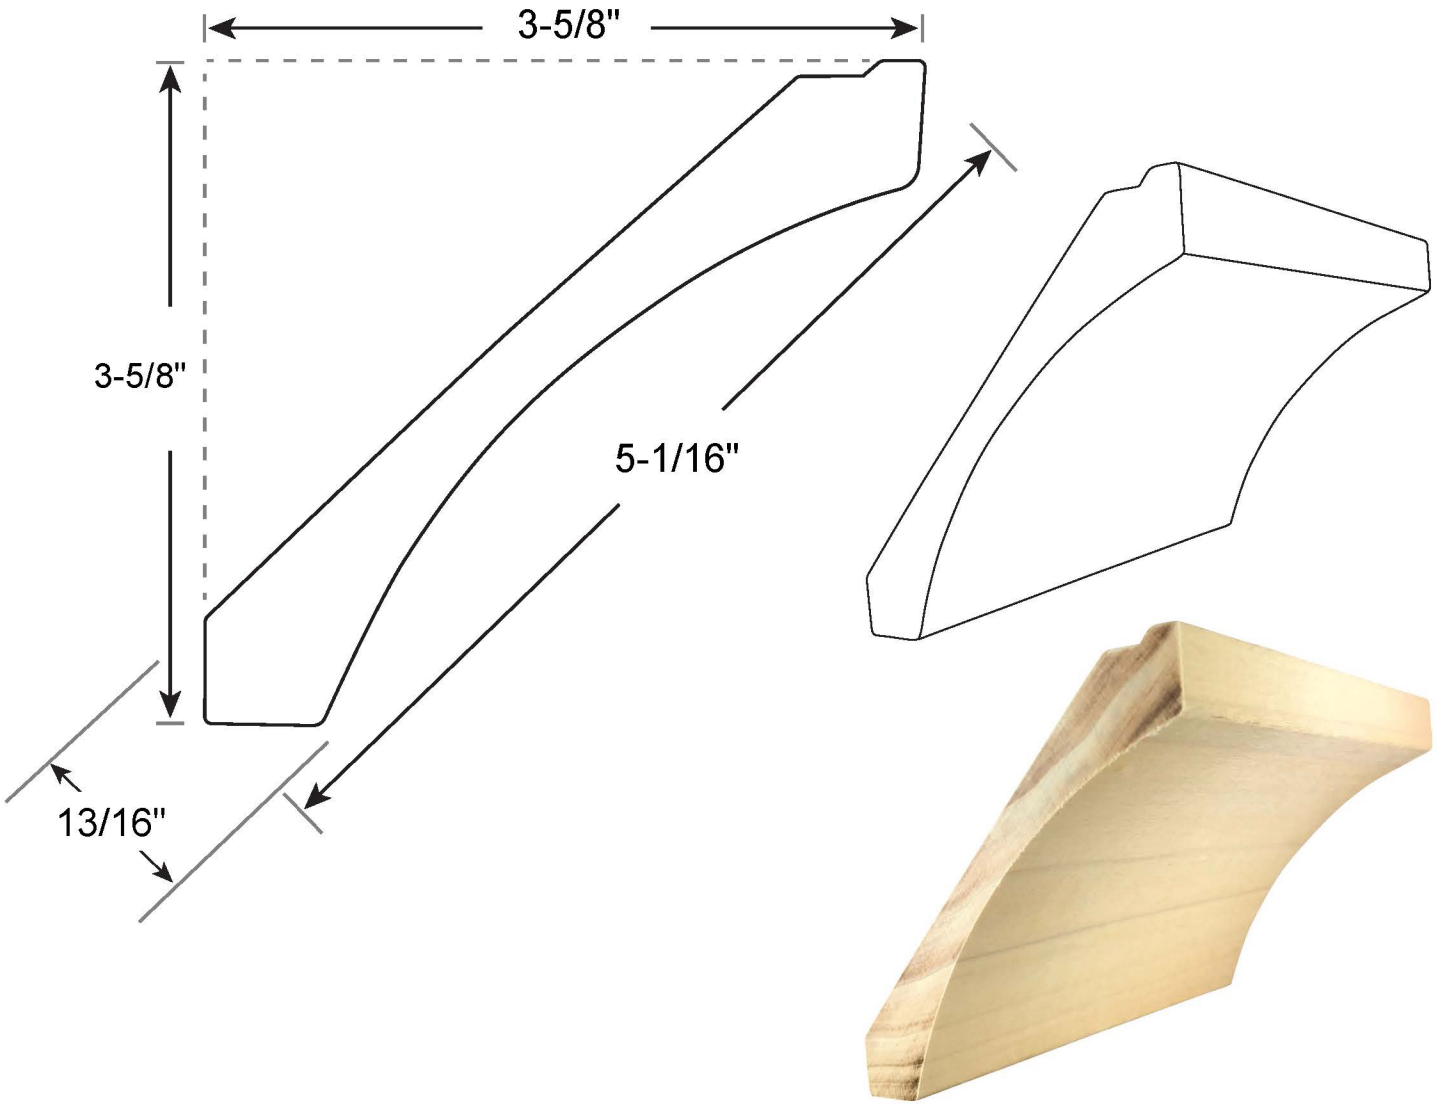

Profile Number: 2070

www.cdmwoodworking.com
Phone: 847.395.6334
office@cdmwoodworking.com

Crown