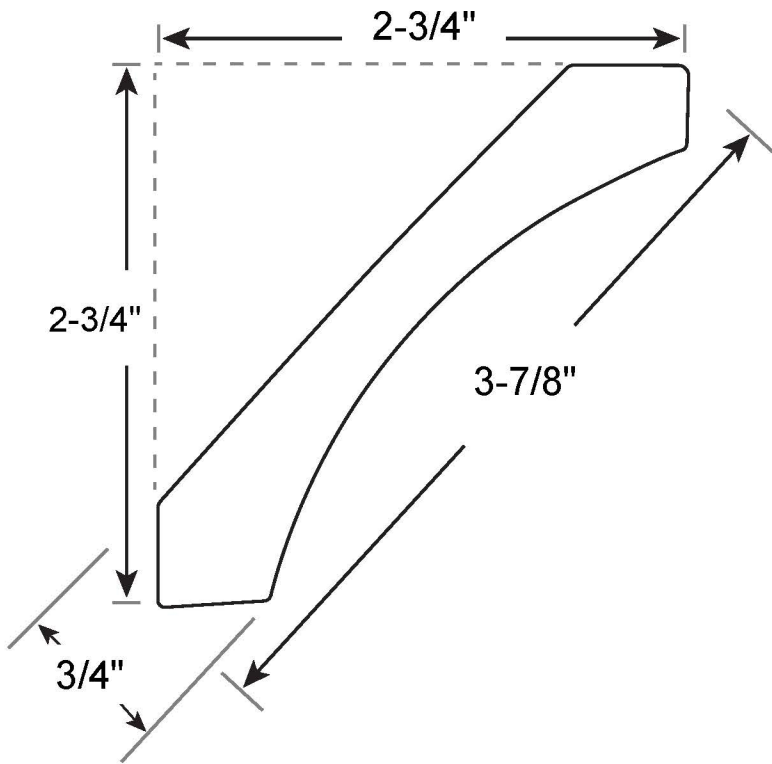

Profile Number: 2071

www.cdmwoodworking.com
Phone: 847.395.6334
office@cdmwoodworking.com

Crown