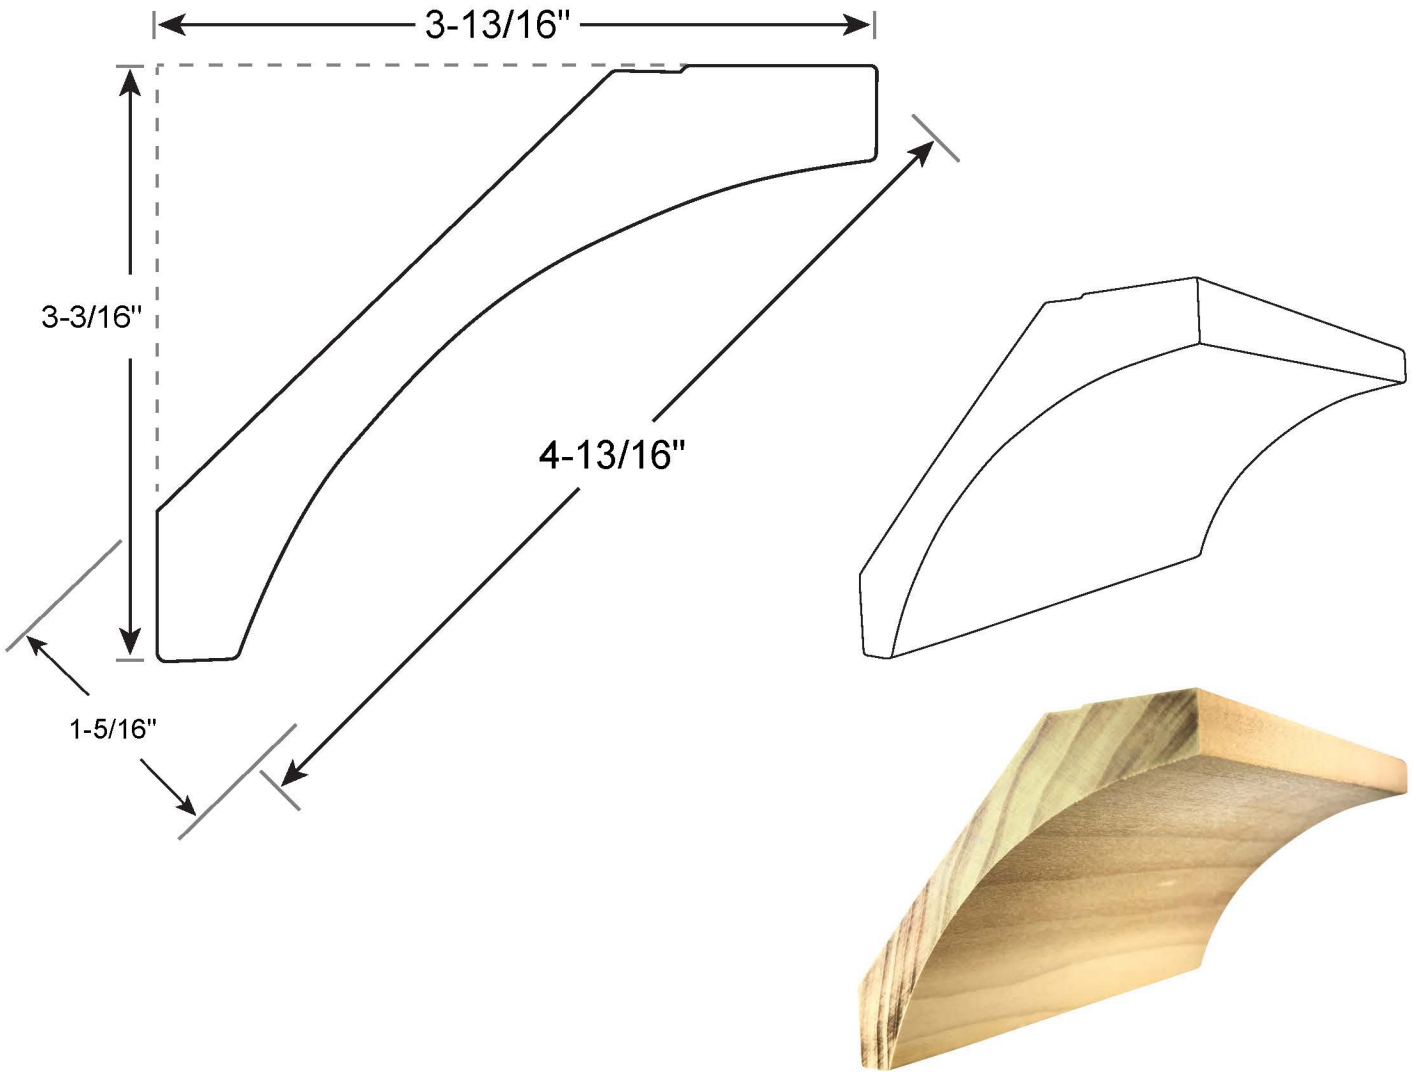

Profile Number: 2072

www.cdmwoodworking.com
Phone: 847.395.6334
office@cdmwoodworking.com

Crown