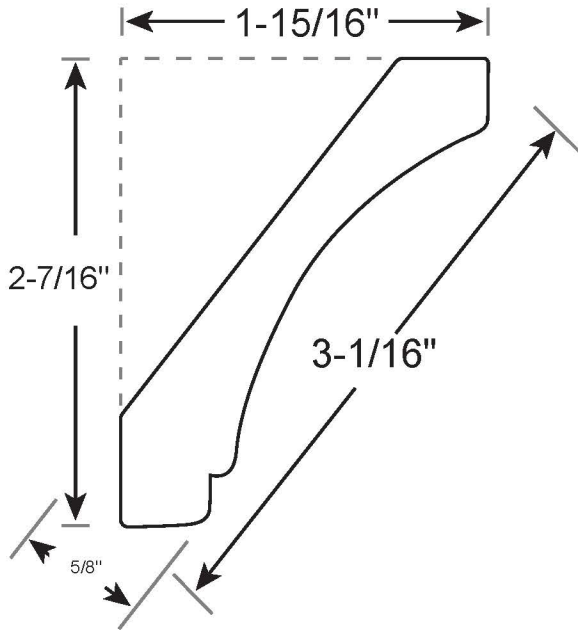

Profile Number: 2074

www.cdmwoodworking.com
Phone: 847.395.6334
office@cdmwoodworking.com

Crown