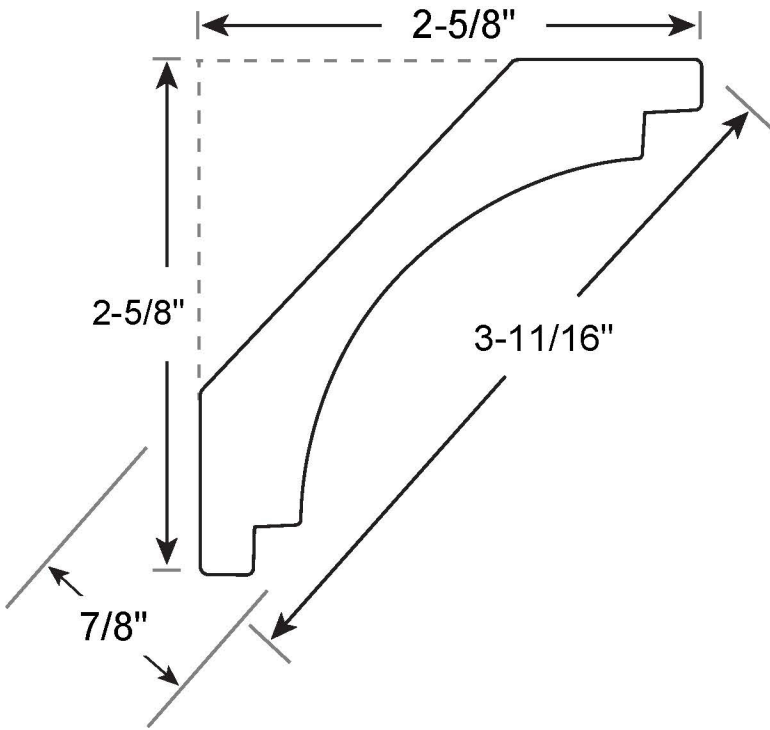

Profile Number: 2075

www.cdmwoodworking.com
Phone: 847.395.6334
office@cdmwoodworking.com

Crown