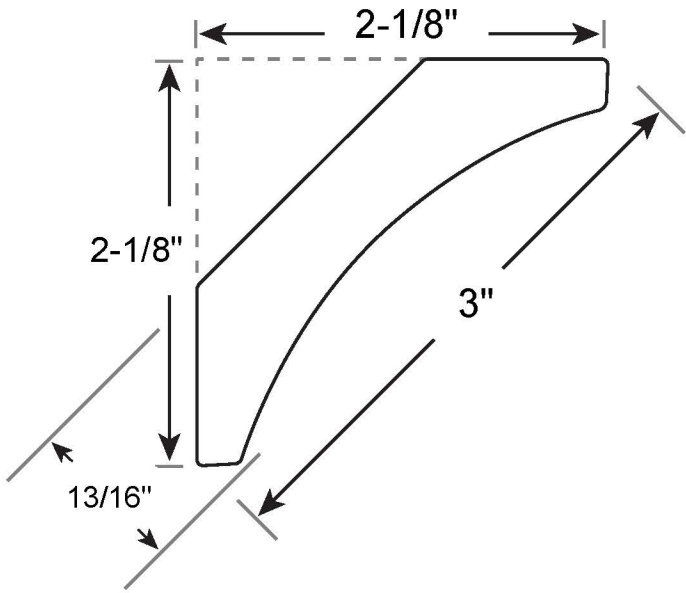

# Profile Number: 2076

www.cdmwoodworking.com  
Phone: 847.395.6334  
office@cdmwoodworking.com

Crown