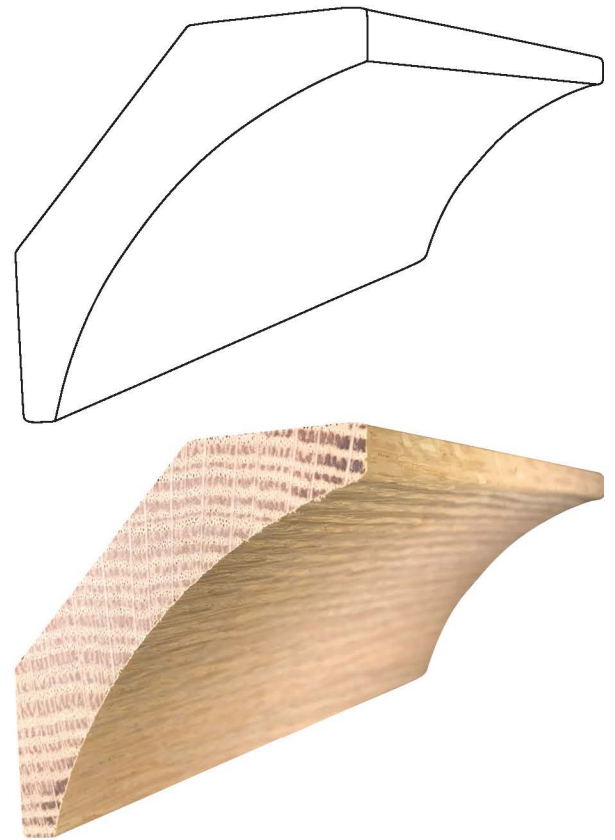

# Profile Number: 2076

www.cdmwoodworking.com  
Phone: 847.395.6334  
office@cdmwoodworking.com

Crown