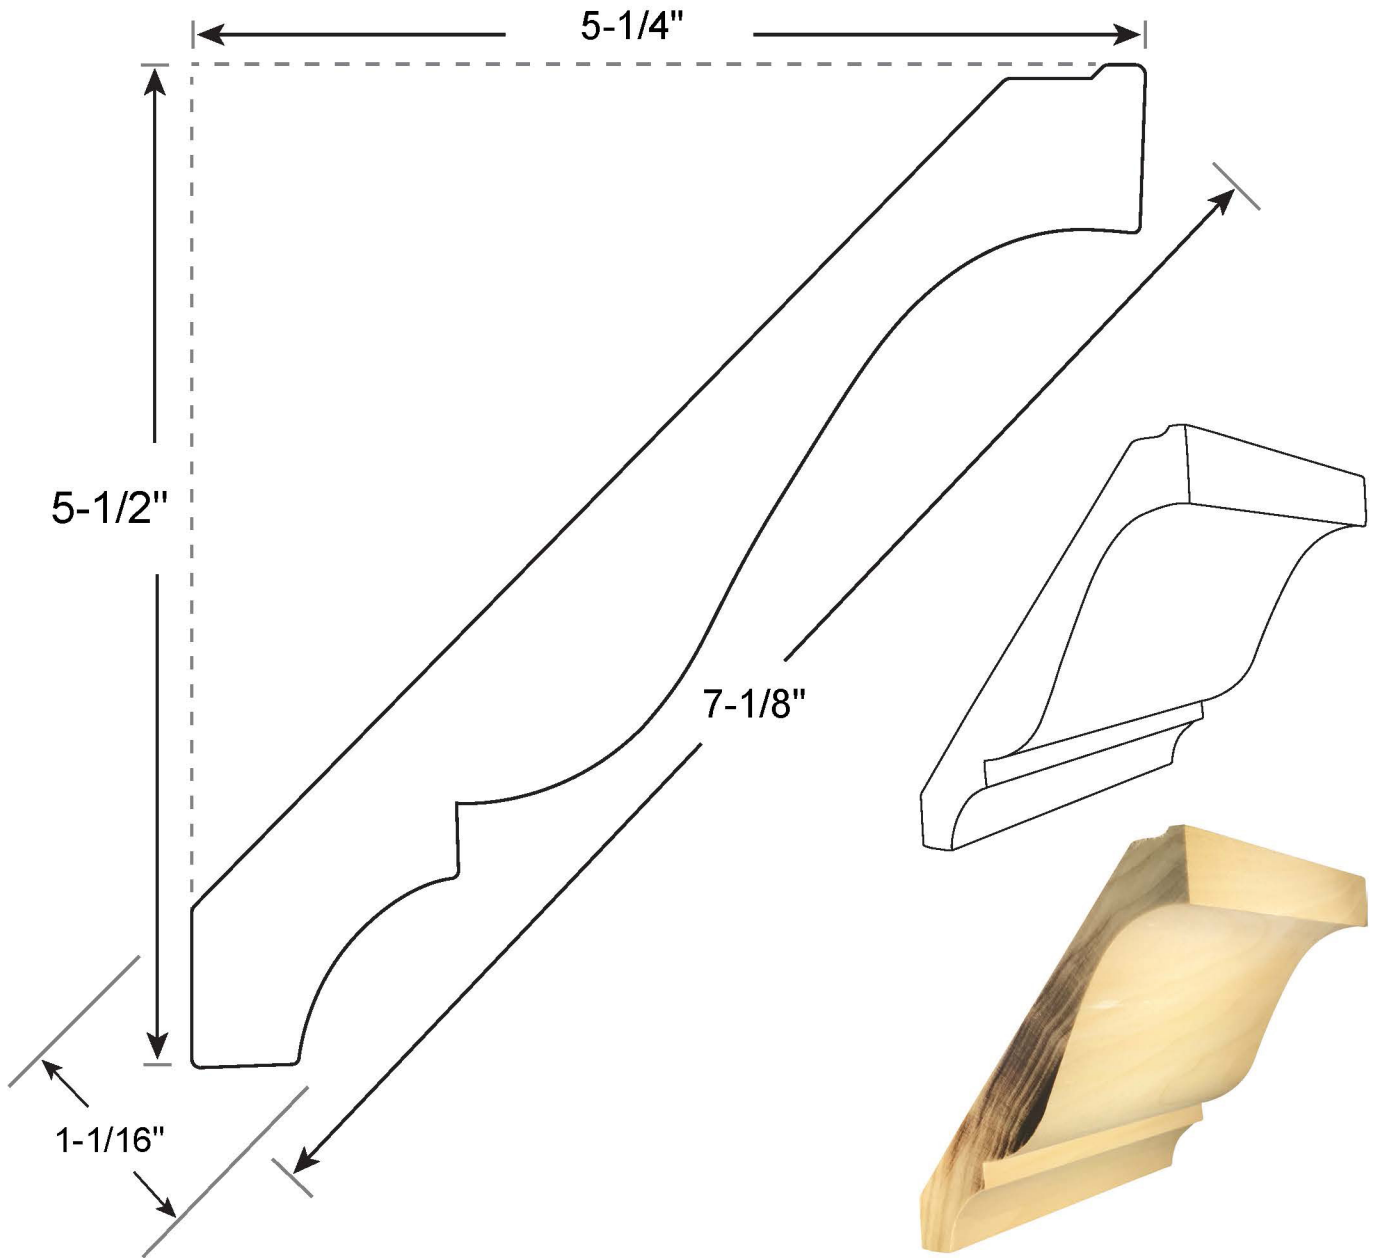

# Profile Number: 2084

www.cdmwoodworking.com  
Phone: 847.395.6334  
office@cdmwoodworking.com

Crown