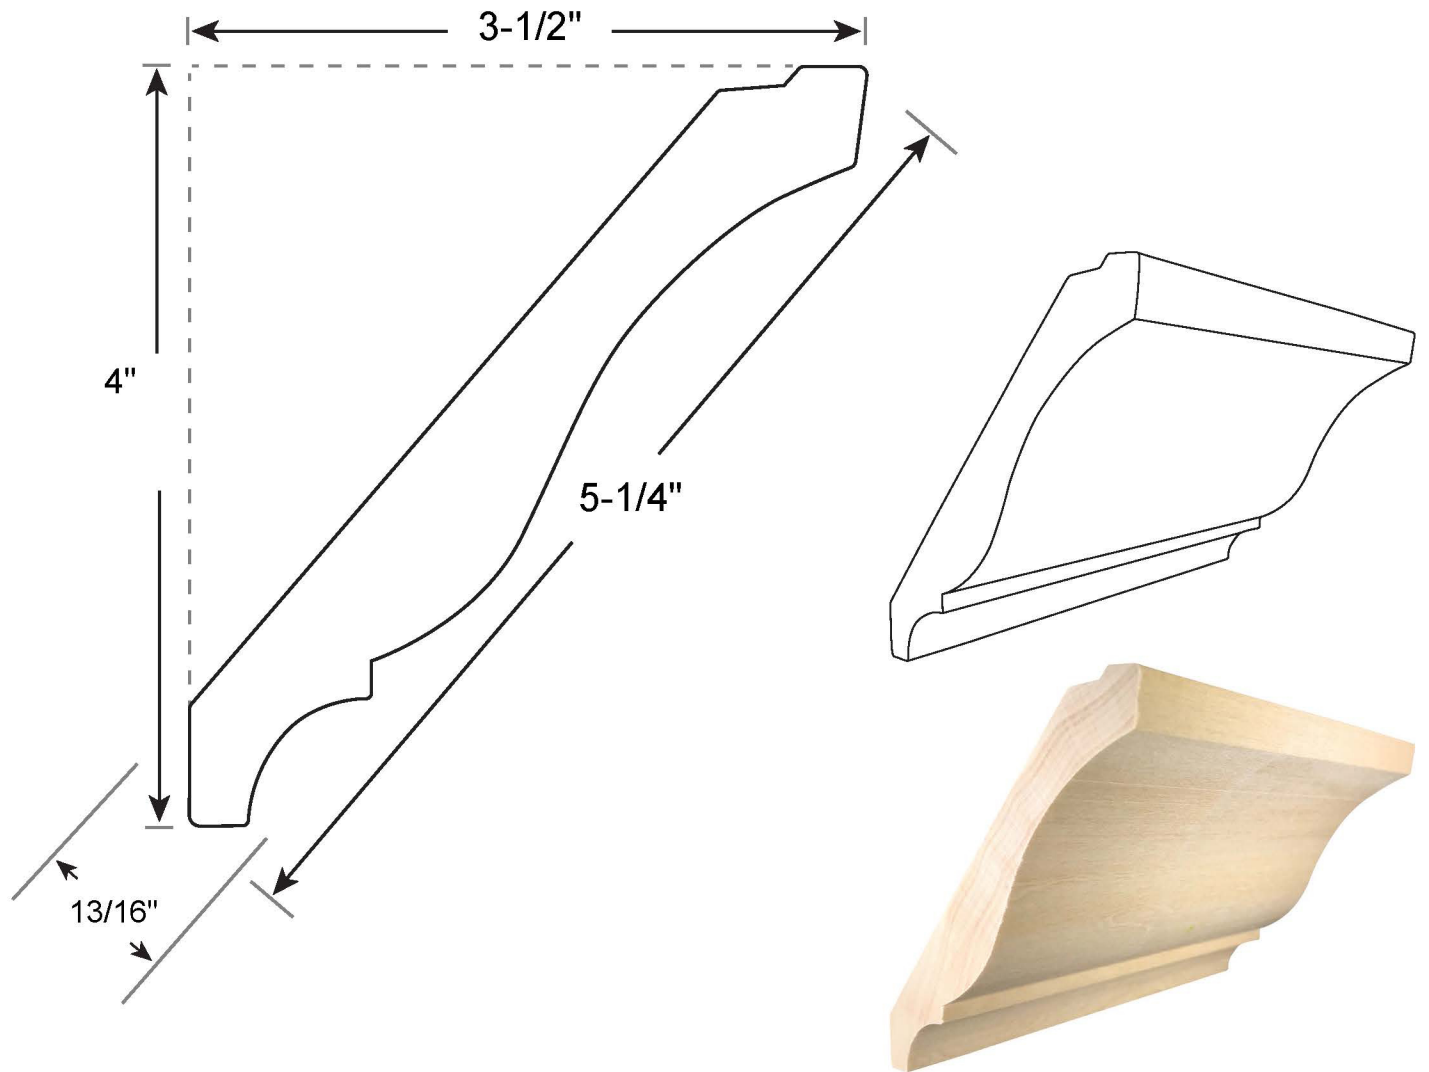

Profile Number: 2085

www.cdmwoodworking.com
Phone: 847.395.6334
office@cdmwoodworking.com

Crown