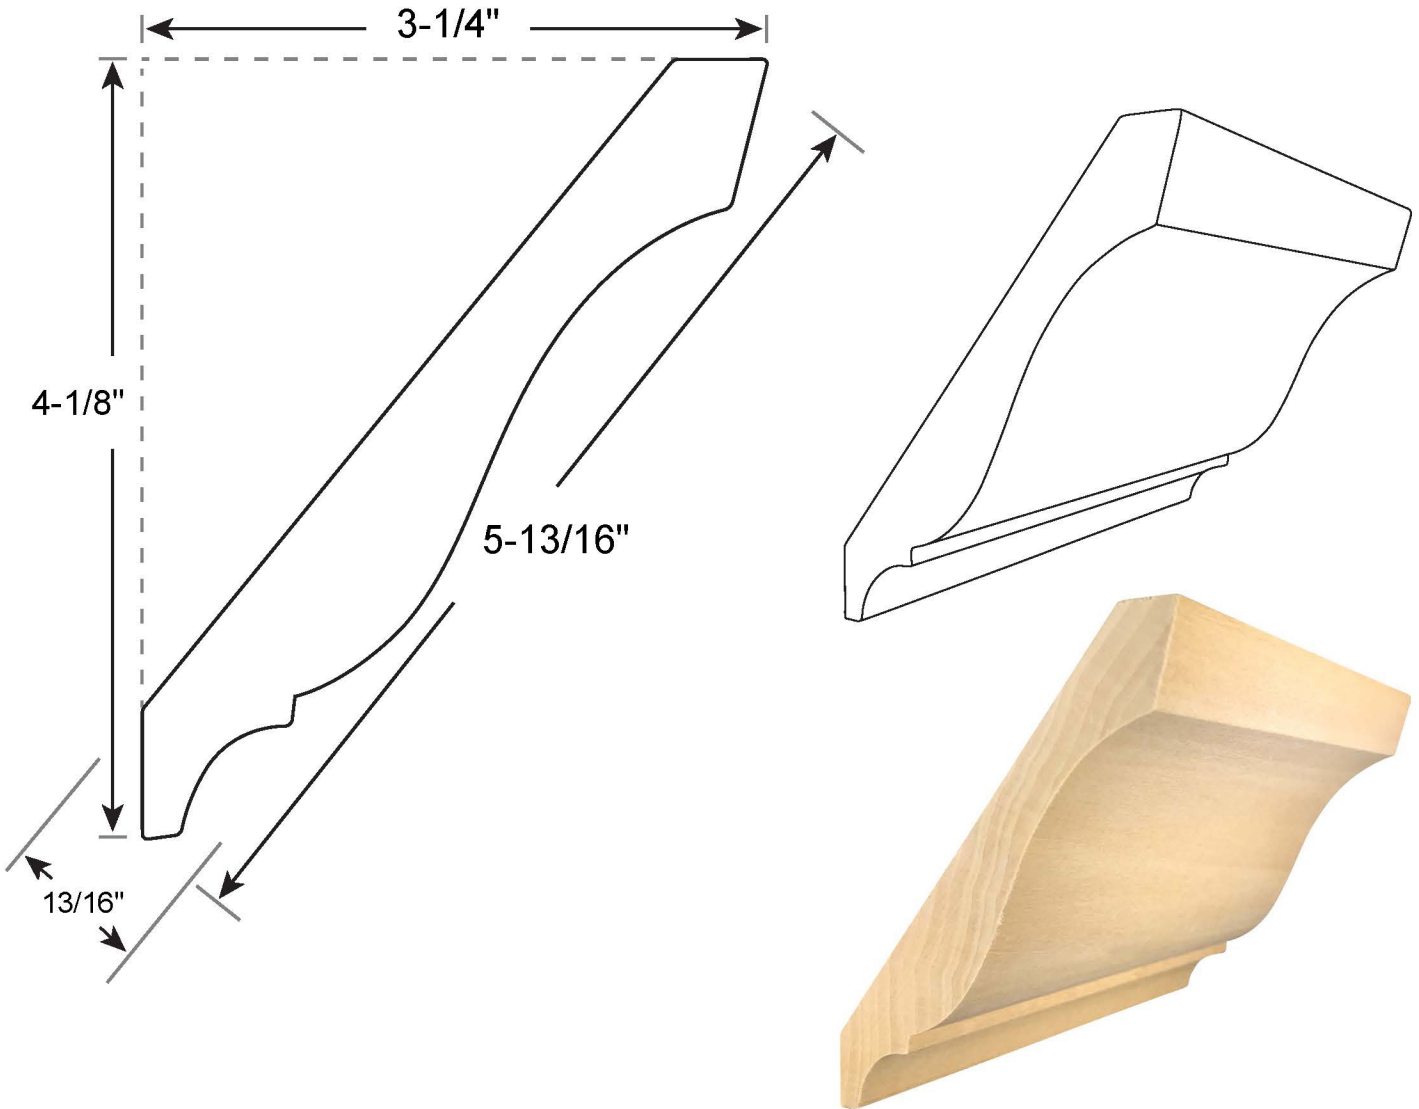

Profile Number: 2086

www.cdmwoodworking.com
Phone: 847.395.6334
office@cdmwoodworking.com

Crown