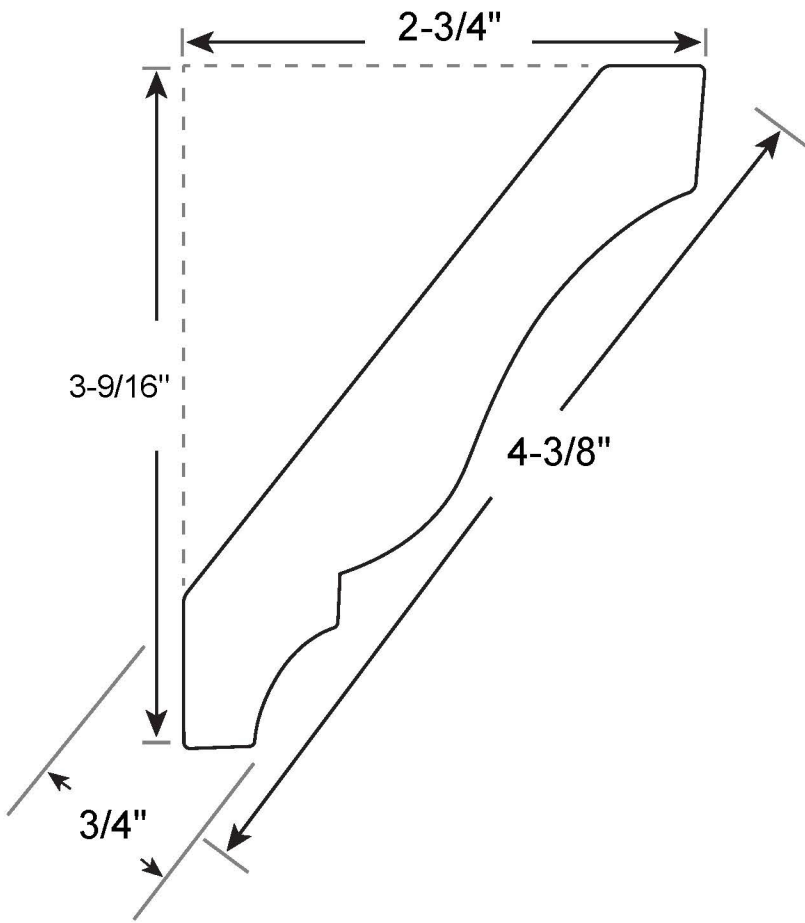

Profile Number: 2087

www.cdmwoodworking.com
Phone: 847.395.6334
office@cdmwoodworking.com

Crown