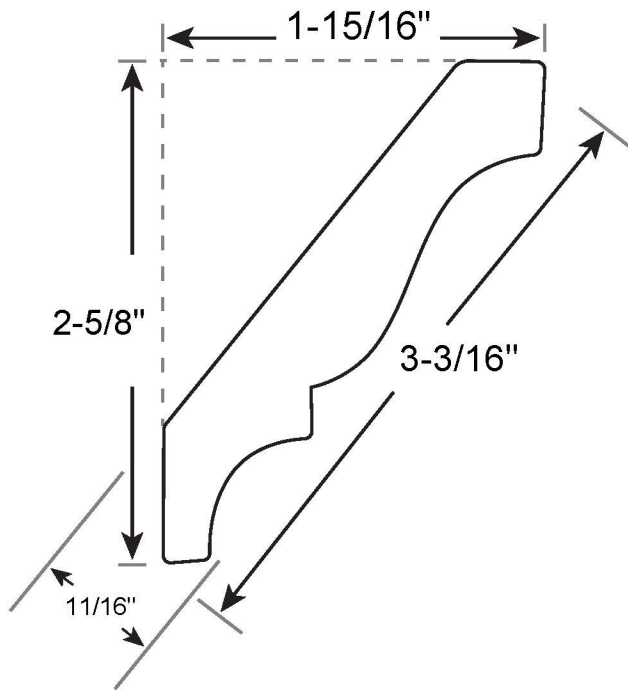

Profile Number: 2088

www.cdmwoodworking.com
Phone: 847.395.6334
office@cdmwoodworking.com

Crown