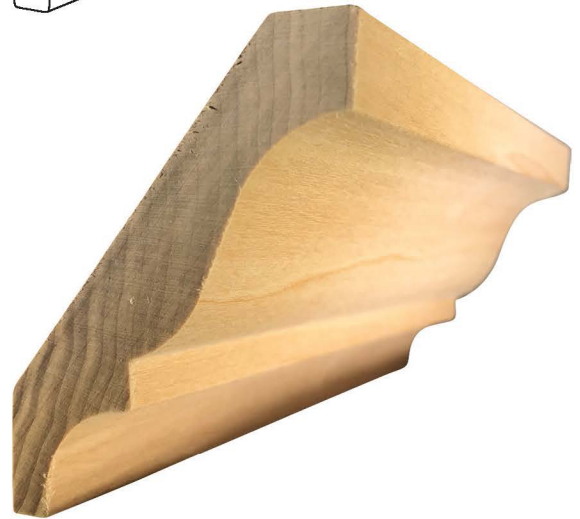

Profile Number: 2088

www.cdmwoodworking.com
Phone: 847.395.6334
office@cdmwoodworking.com

Crown