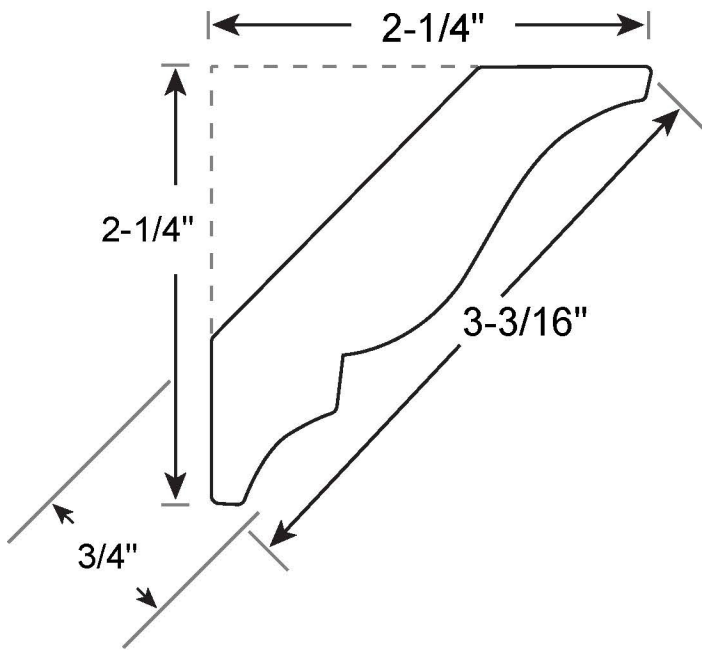

# Profile Number: 2089

www.cdmwoodworking.com  
Phone: 847.395.6334  
office@cdmwoodworking.com

Crown