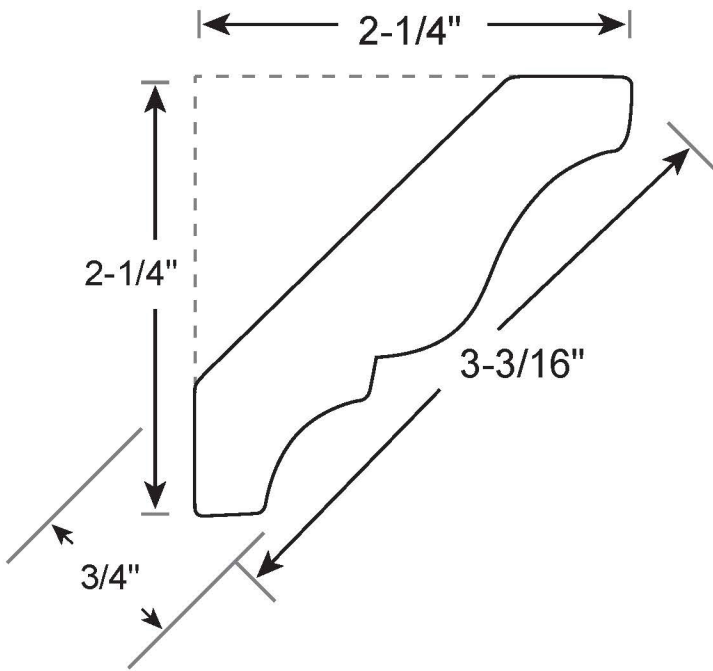

Profile Number: 2090

www.cdmwoodworking.com
Phone: 847.395.6334
office@cdmwoodworking.com

Crown