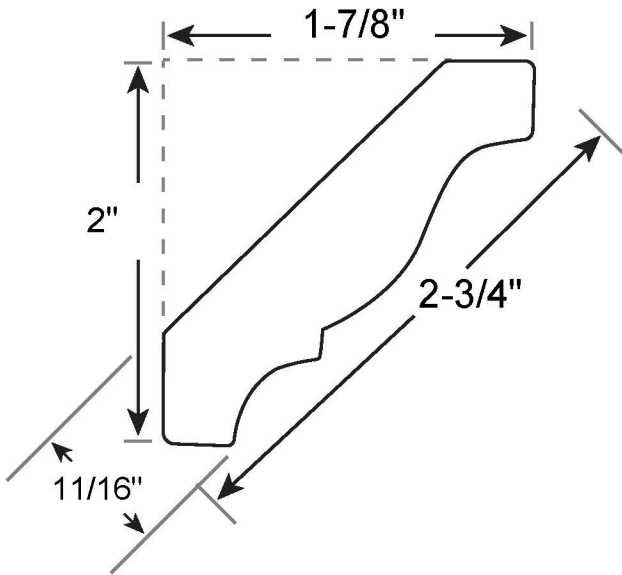

Profile Number: 2091

www.cdmwoodworking.com
Phone: 847.395.6334
office@cdmwoodworking.com

Crown