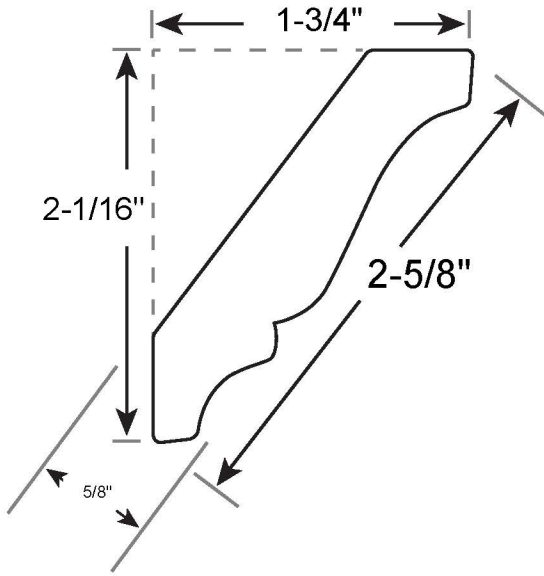

# Profile Number: 2092

www.cdmwoodworking.com  
Phone: 847.395.6334  
office@cdmwoodworking.com

Crown