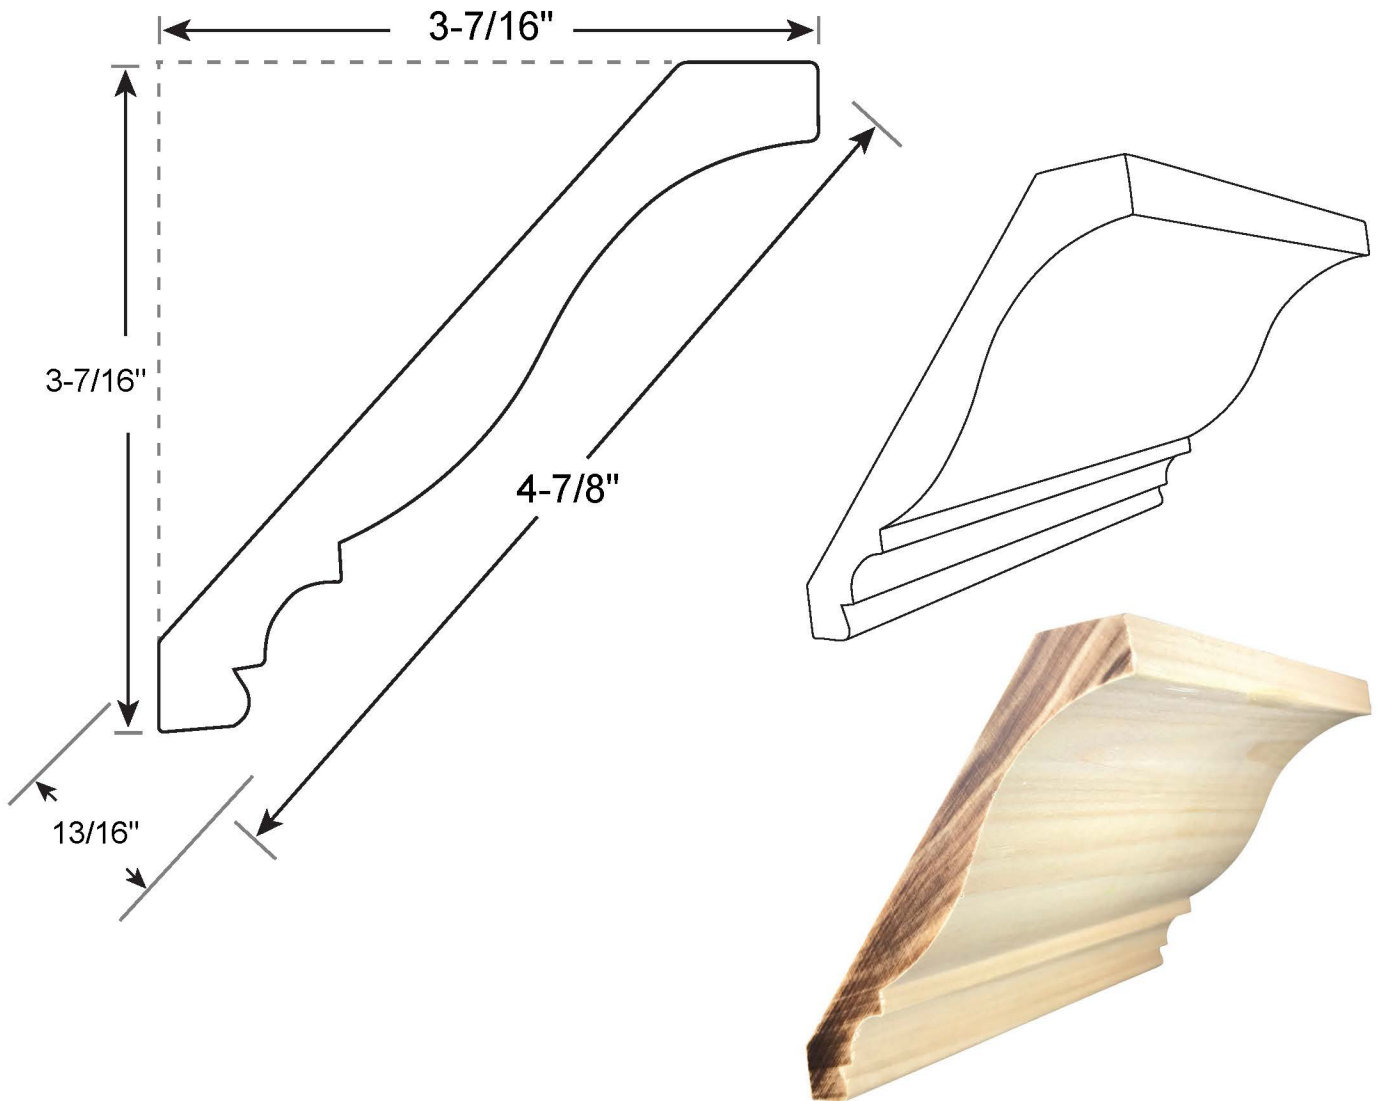

# Profile Number: 2093

www.cdmwoodworking.com  
Phone: 847.395.6334  
office@cdmwoodworking.com

Crown