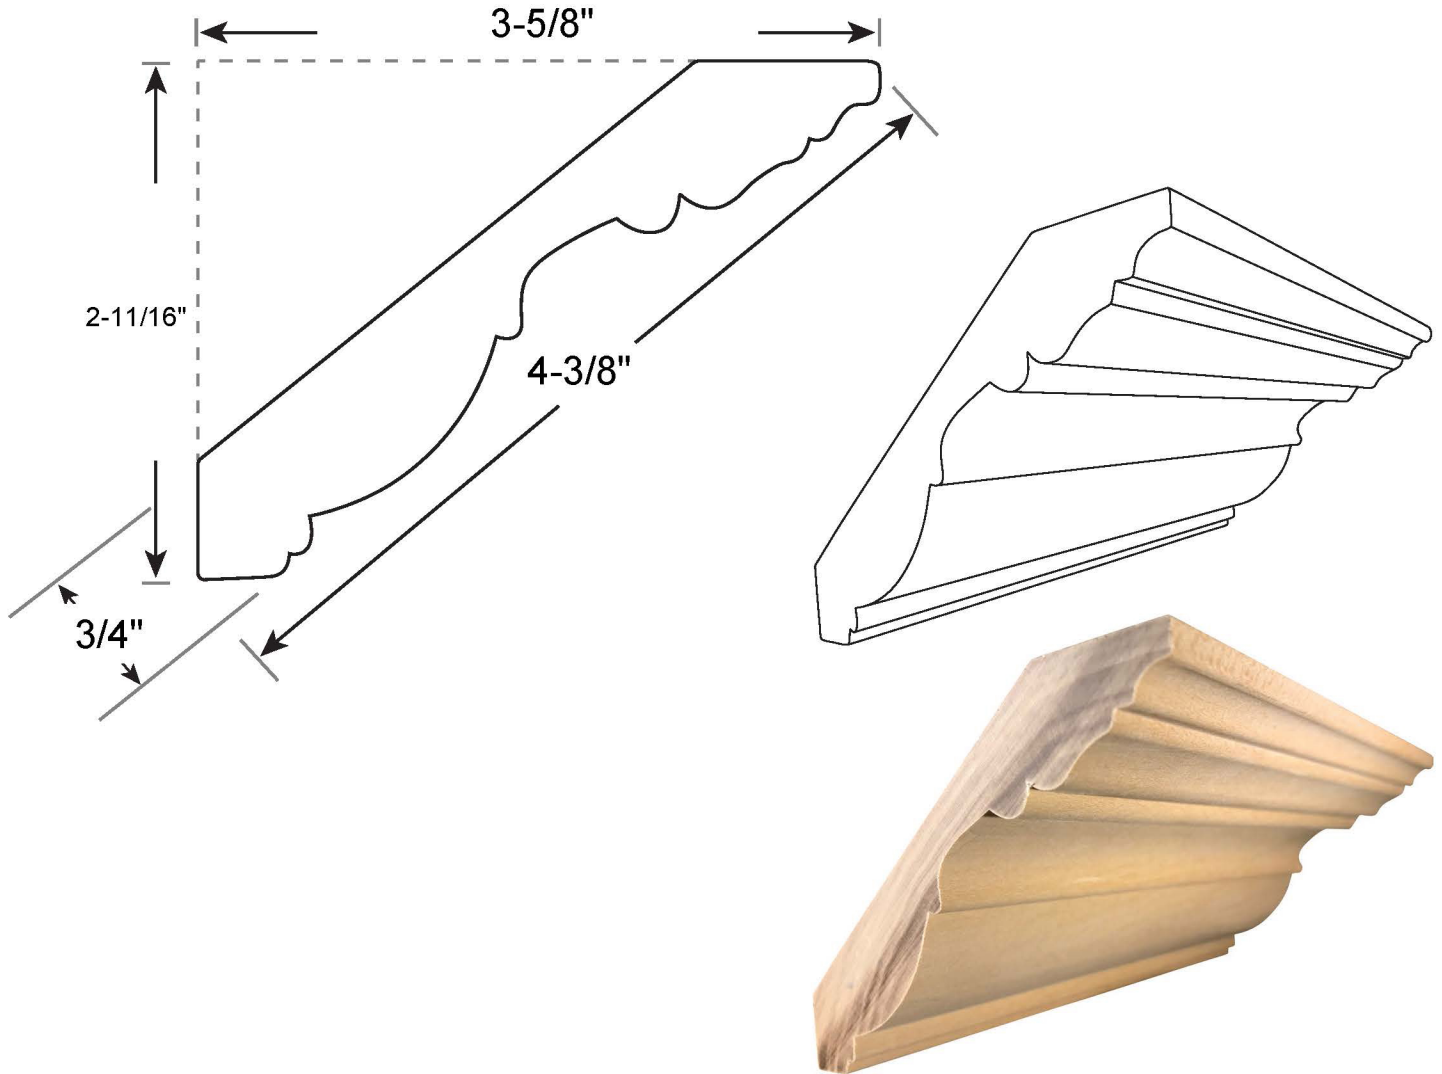

# Profile Number: 2116

www.cdmwoodworking.com  
Phone: 847.395.6334  
office@cdmwoodworking.com

Crown