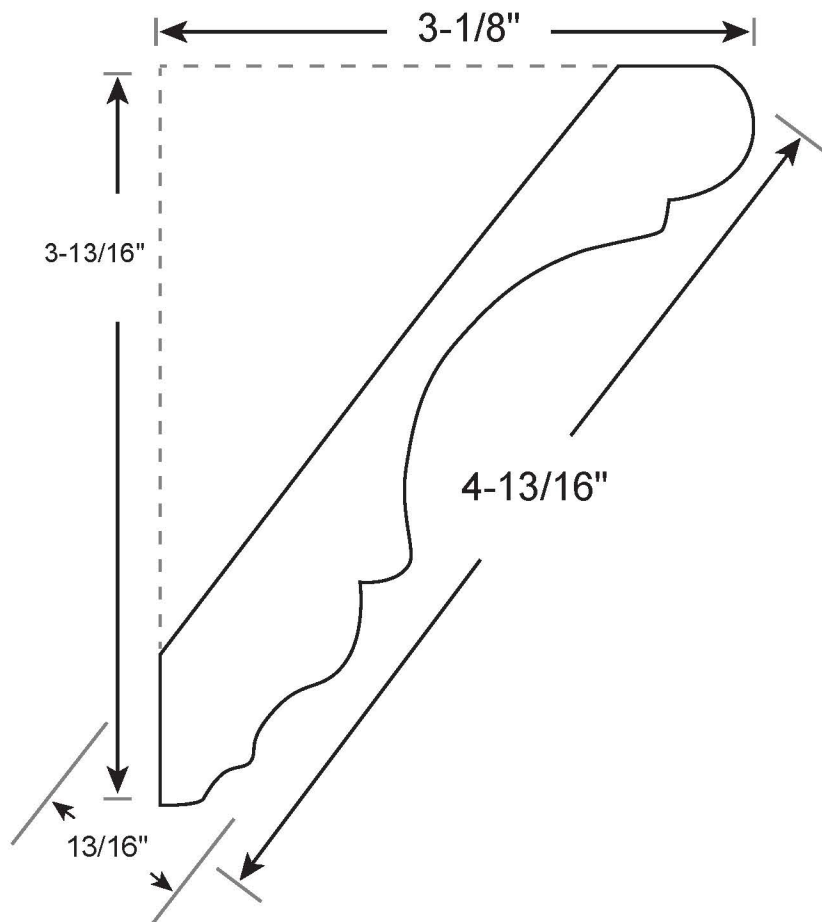

# Profile Number: 2118

www.cdmwoodworking.com  
Phone: 847.395.6334  
office@cdmwoodworking.com

Crown