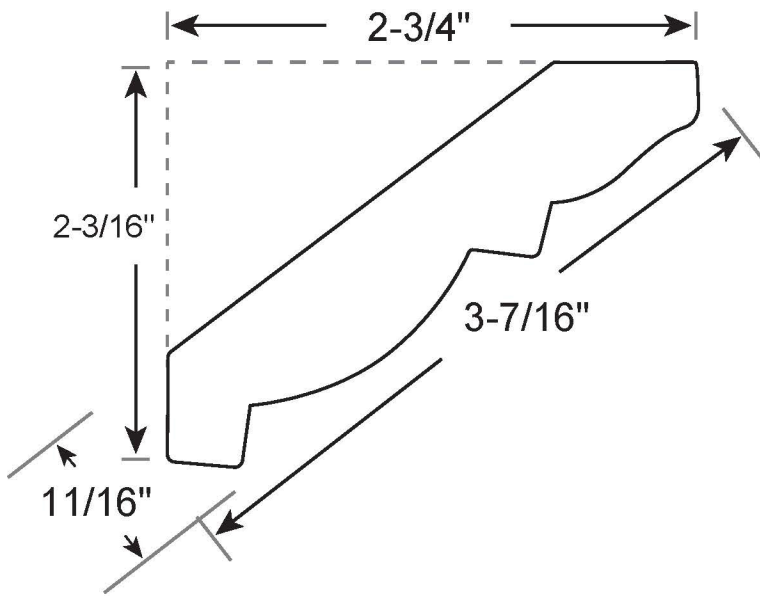

Profile Number: 2120

www.cdmwoodworking.com
Phone: 847.395.6334
office@cdmwoodworking.com

Crown