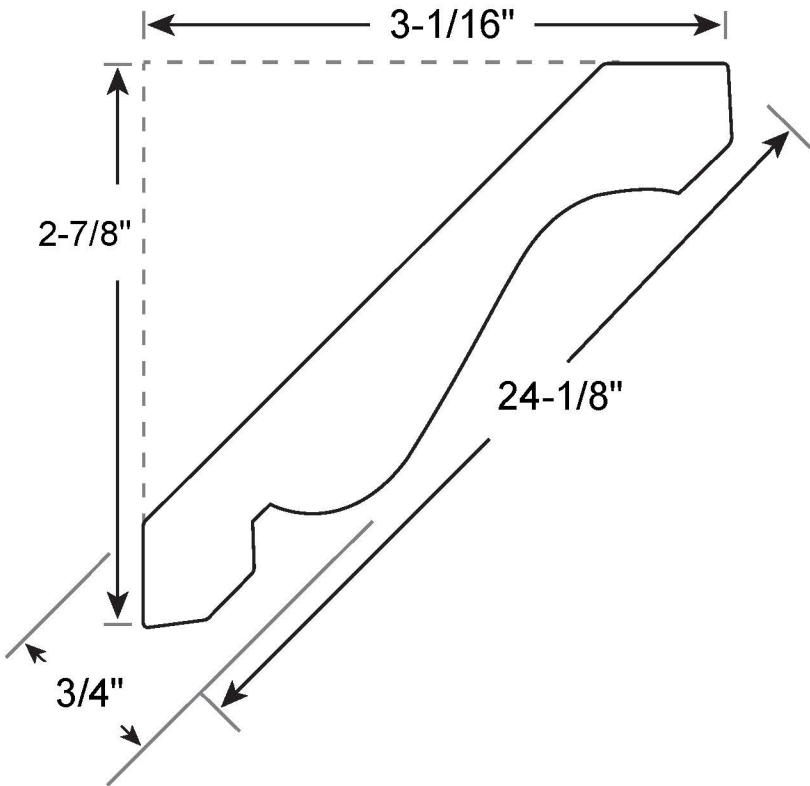

Profile Number: 2137

www.cdmwoodworking.com
Phone: 847.395.6334
office@cdmwoodworking.com

Crown