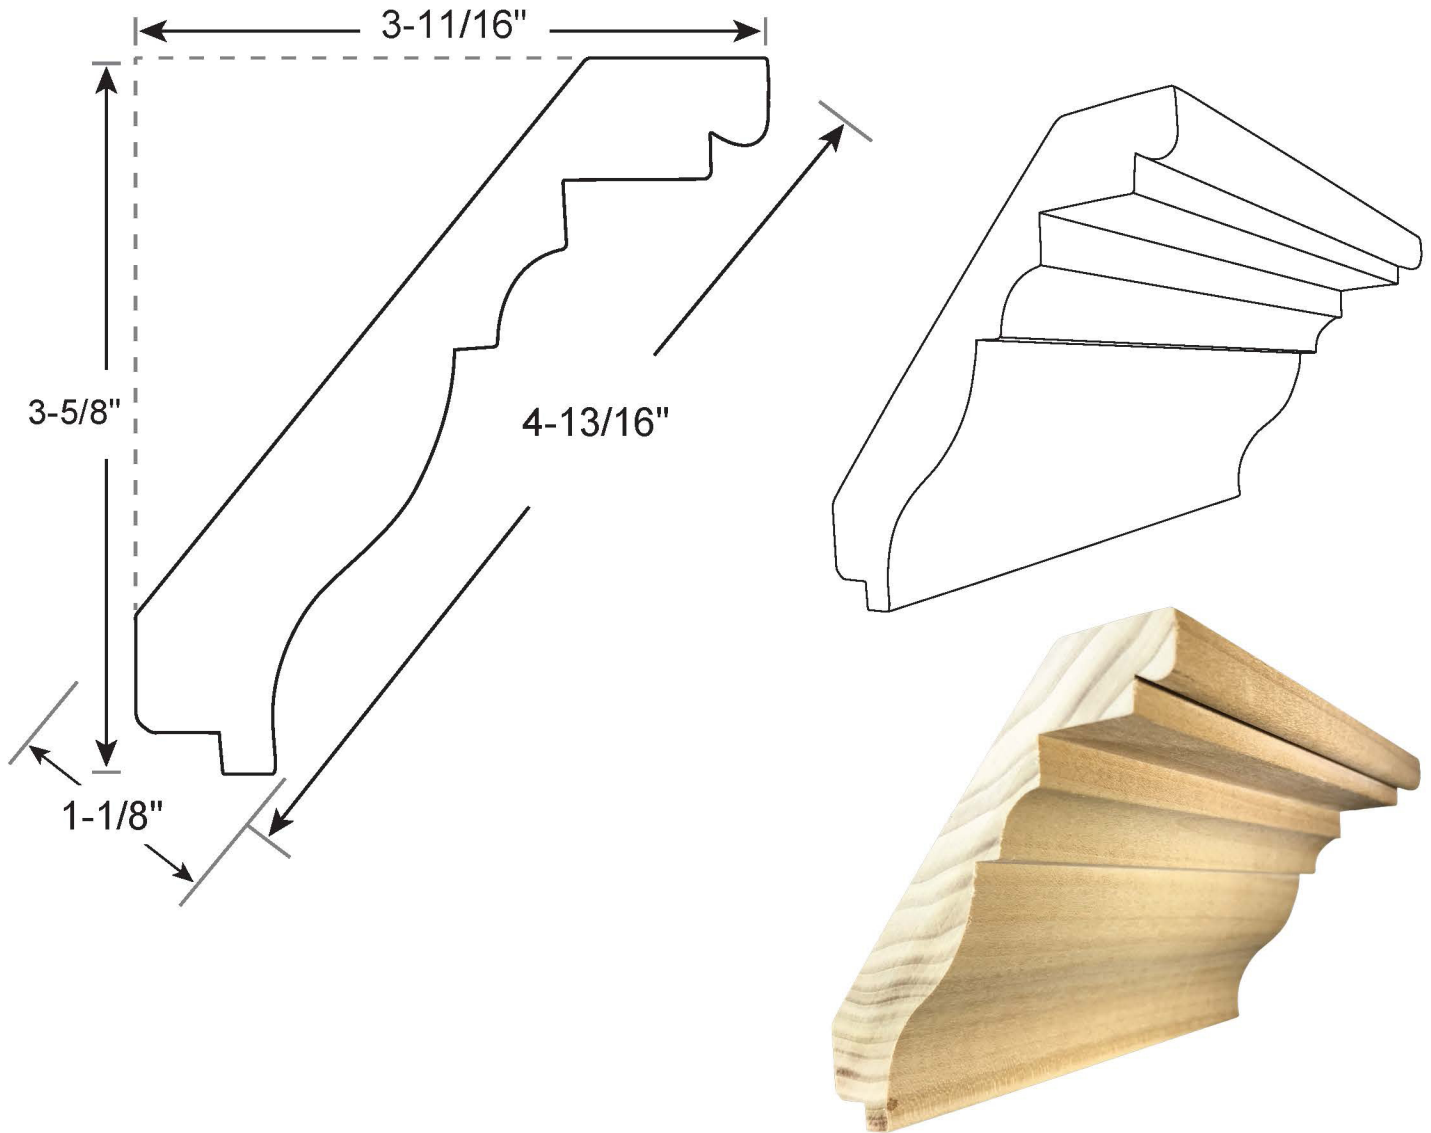

Profile Number: 2139

www.cdmwoodworking.com
Phone: 847.395.6334
office@cdmwoodworking.com

Crown