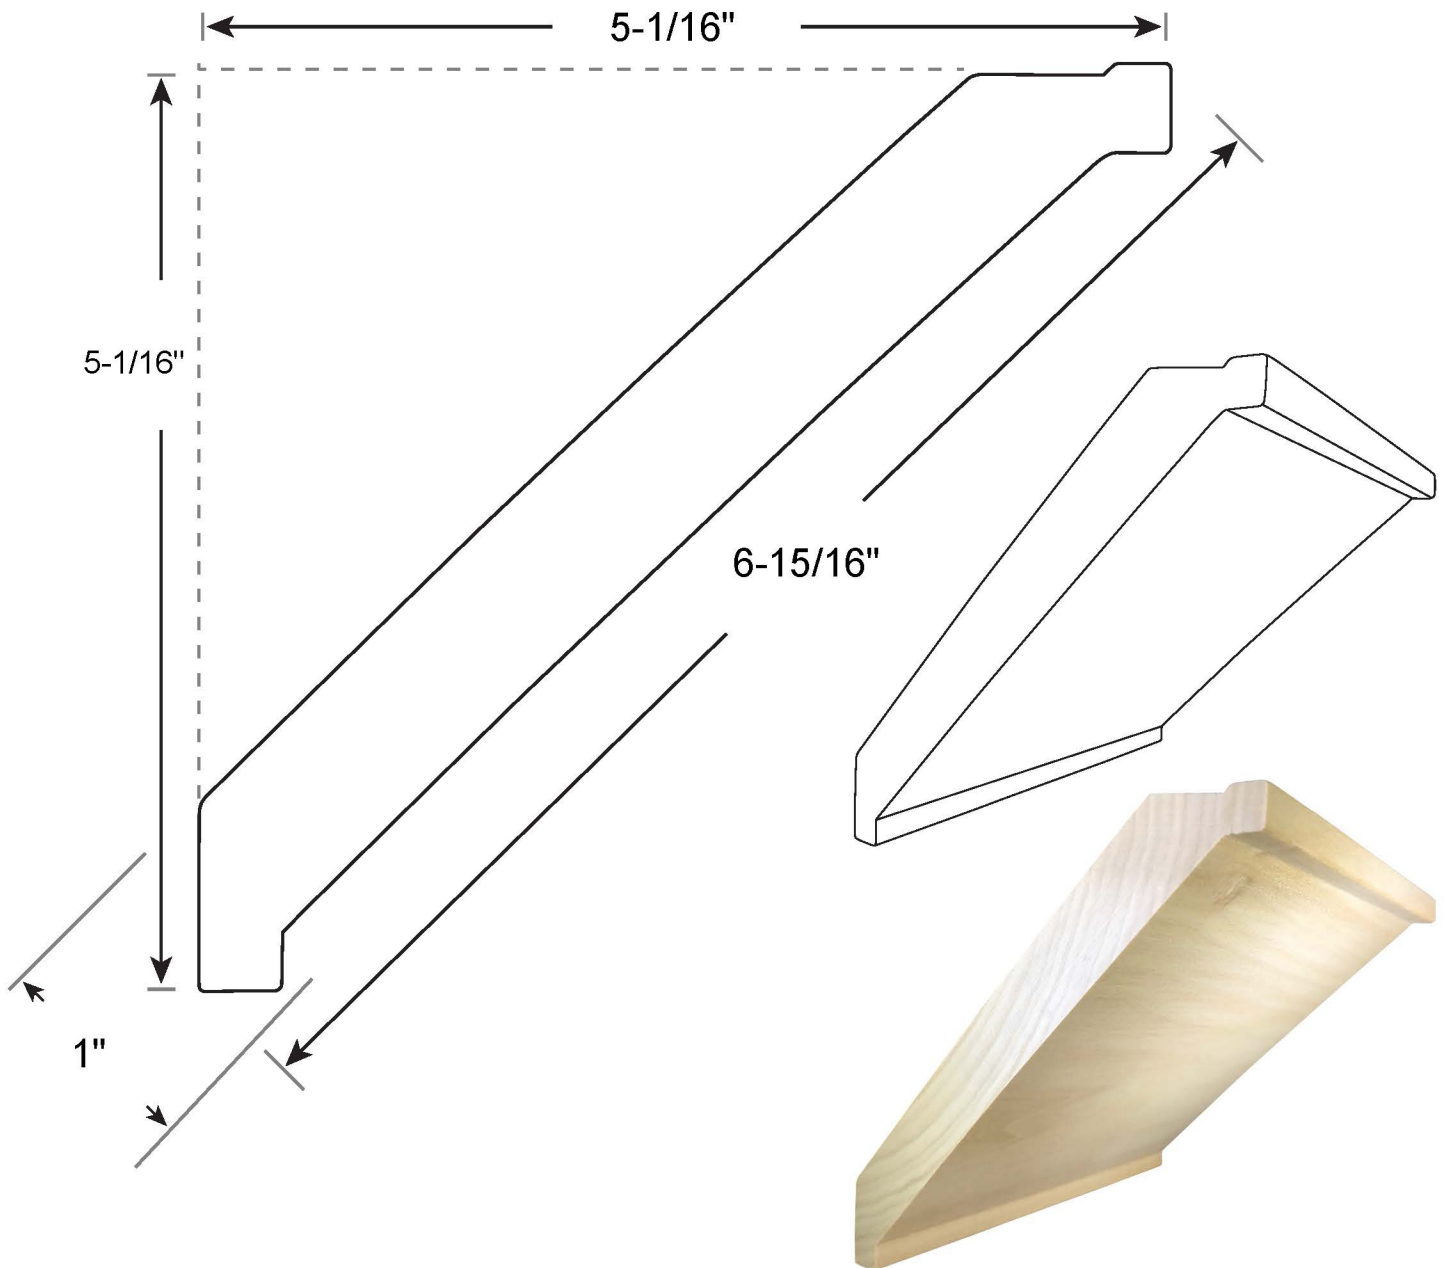

Profile Number: 2140

www.cdmwoodworking.com
Phone: 847.395.6334
office@cdmwoodworking.com

Crown