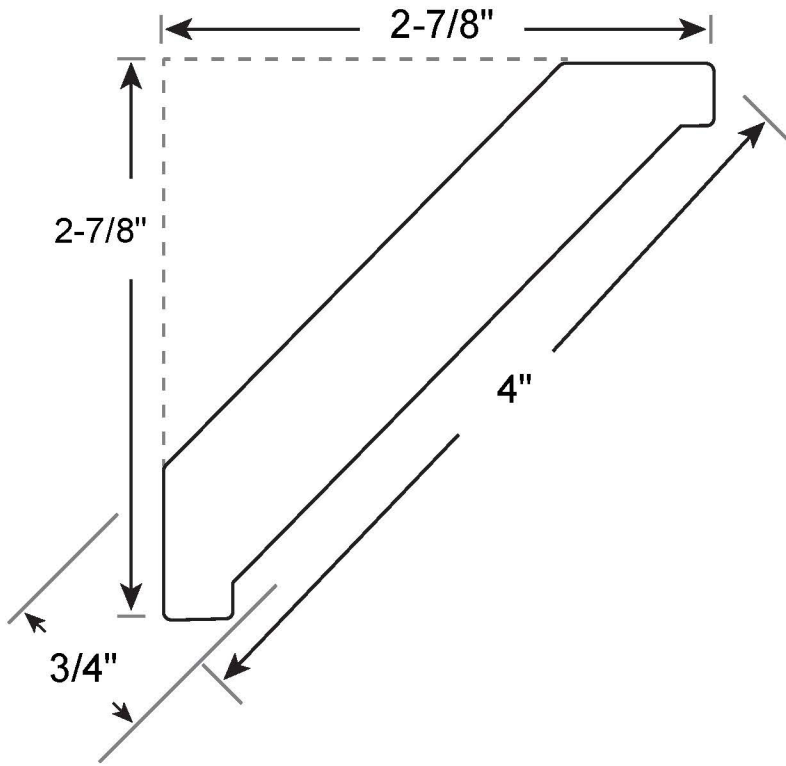

Profile Number: 2141

www.cdmwoodworking.com
Phone: 847.395.6334
office@cdmwoodworking.com

Crown