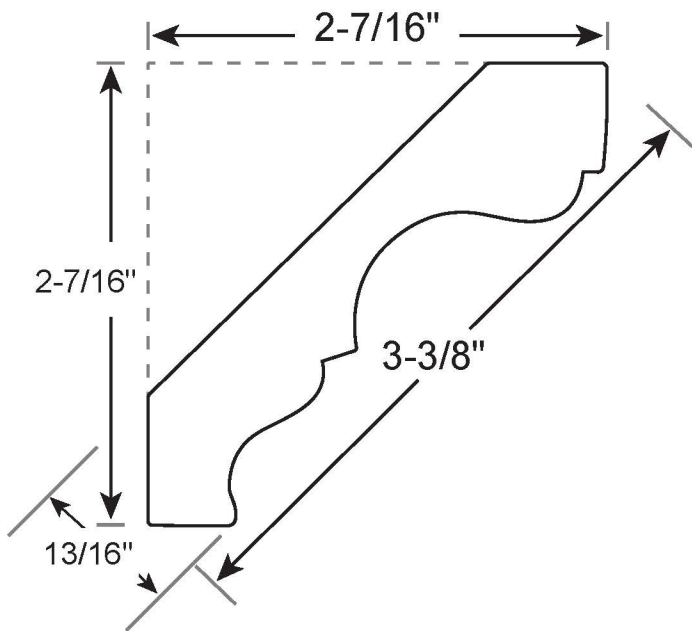

Profile Number: 2142

www.cdmwoodworking.com
Phone: 847.395.6334
office@cdmwoodworking.com

Crown