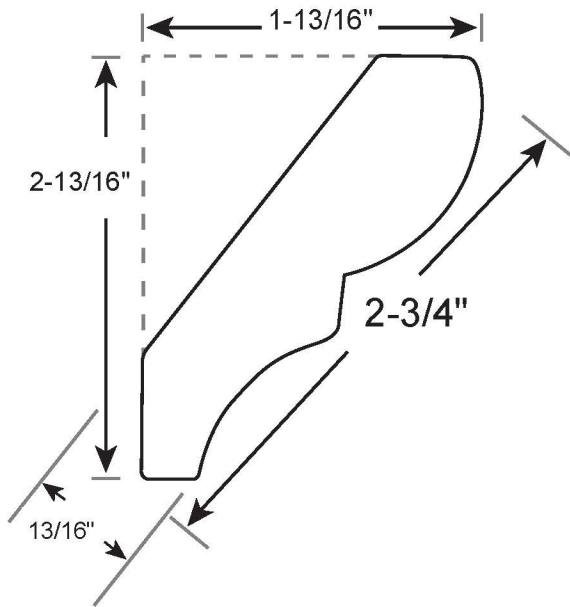

Profile Number: 2179

www.cdmwoodworking.com
Phone: 847.395.6334
office@cdmwoodworking.com

Crown