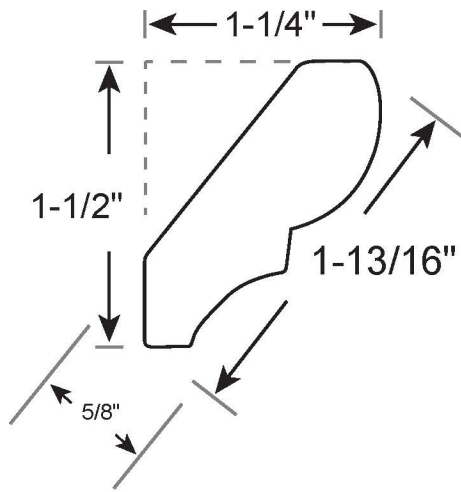

Profile Number: 2180

www.cdmwoodworking.com
Phone: 847.395.6334
office@cdmwoodworking.com

Crown